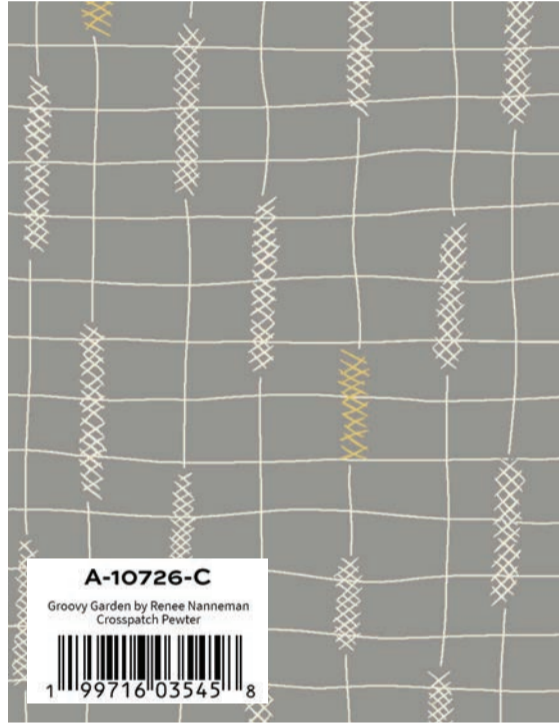

Groovy Garden by Renee Nanneman

A-428-O5

A-428-R5

A-428-E1

A-428-C2

Cottage Cloth Coordinates