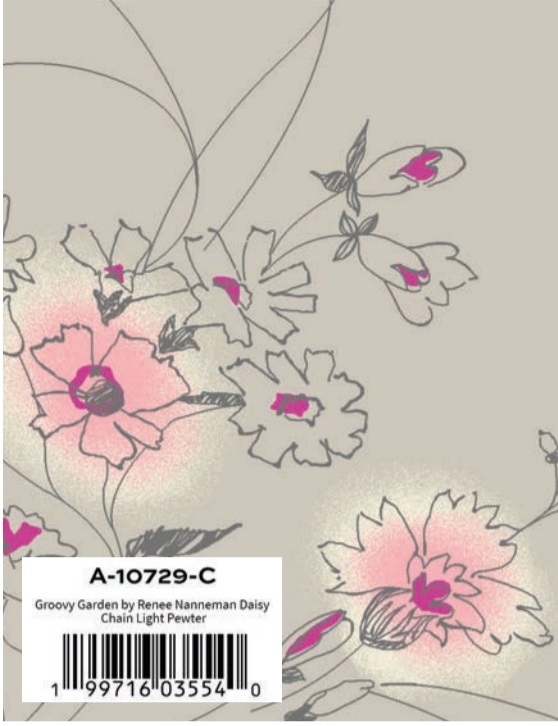

Groovy Garden by Renee Nanneman

A-428-O5