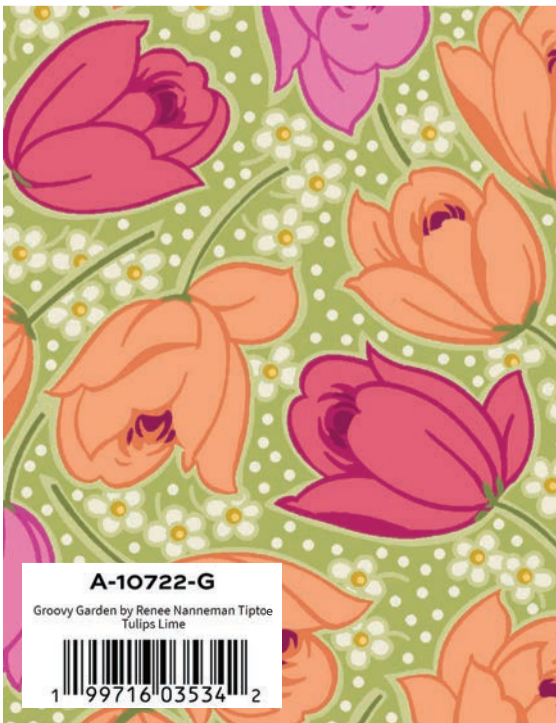

A-10722-G
Groovy Garden by Renee Nanneman
Tiptoe Tulips Lime
1 99716 03534 2