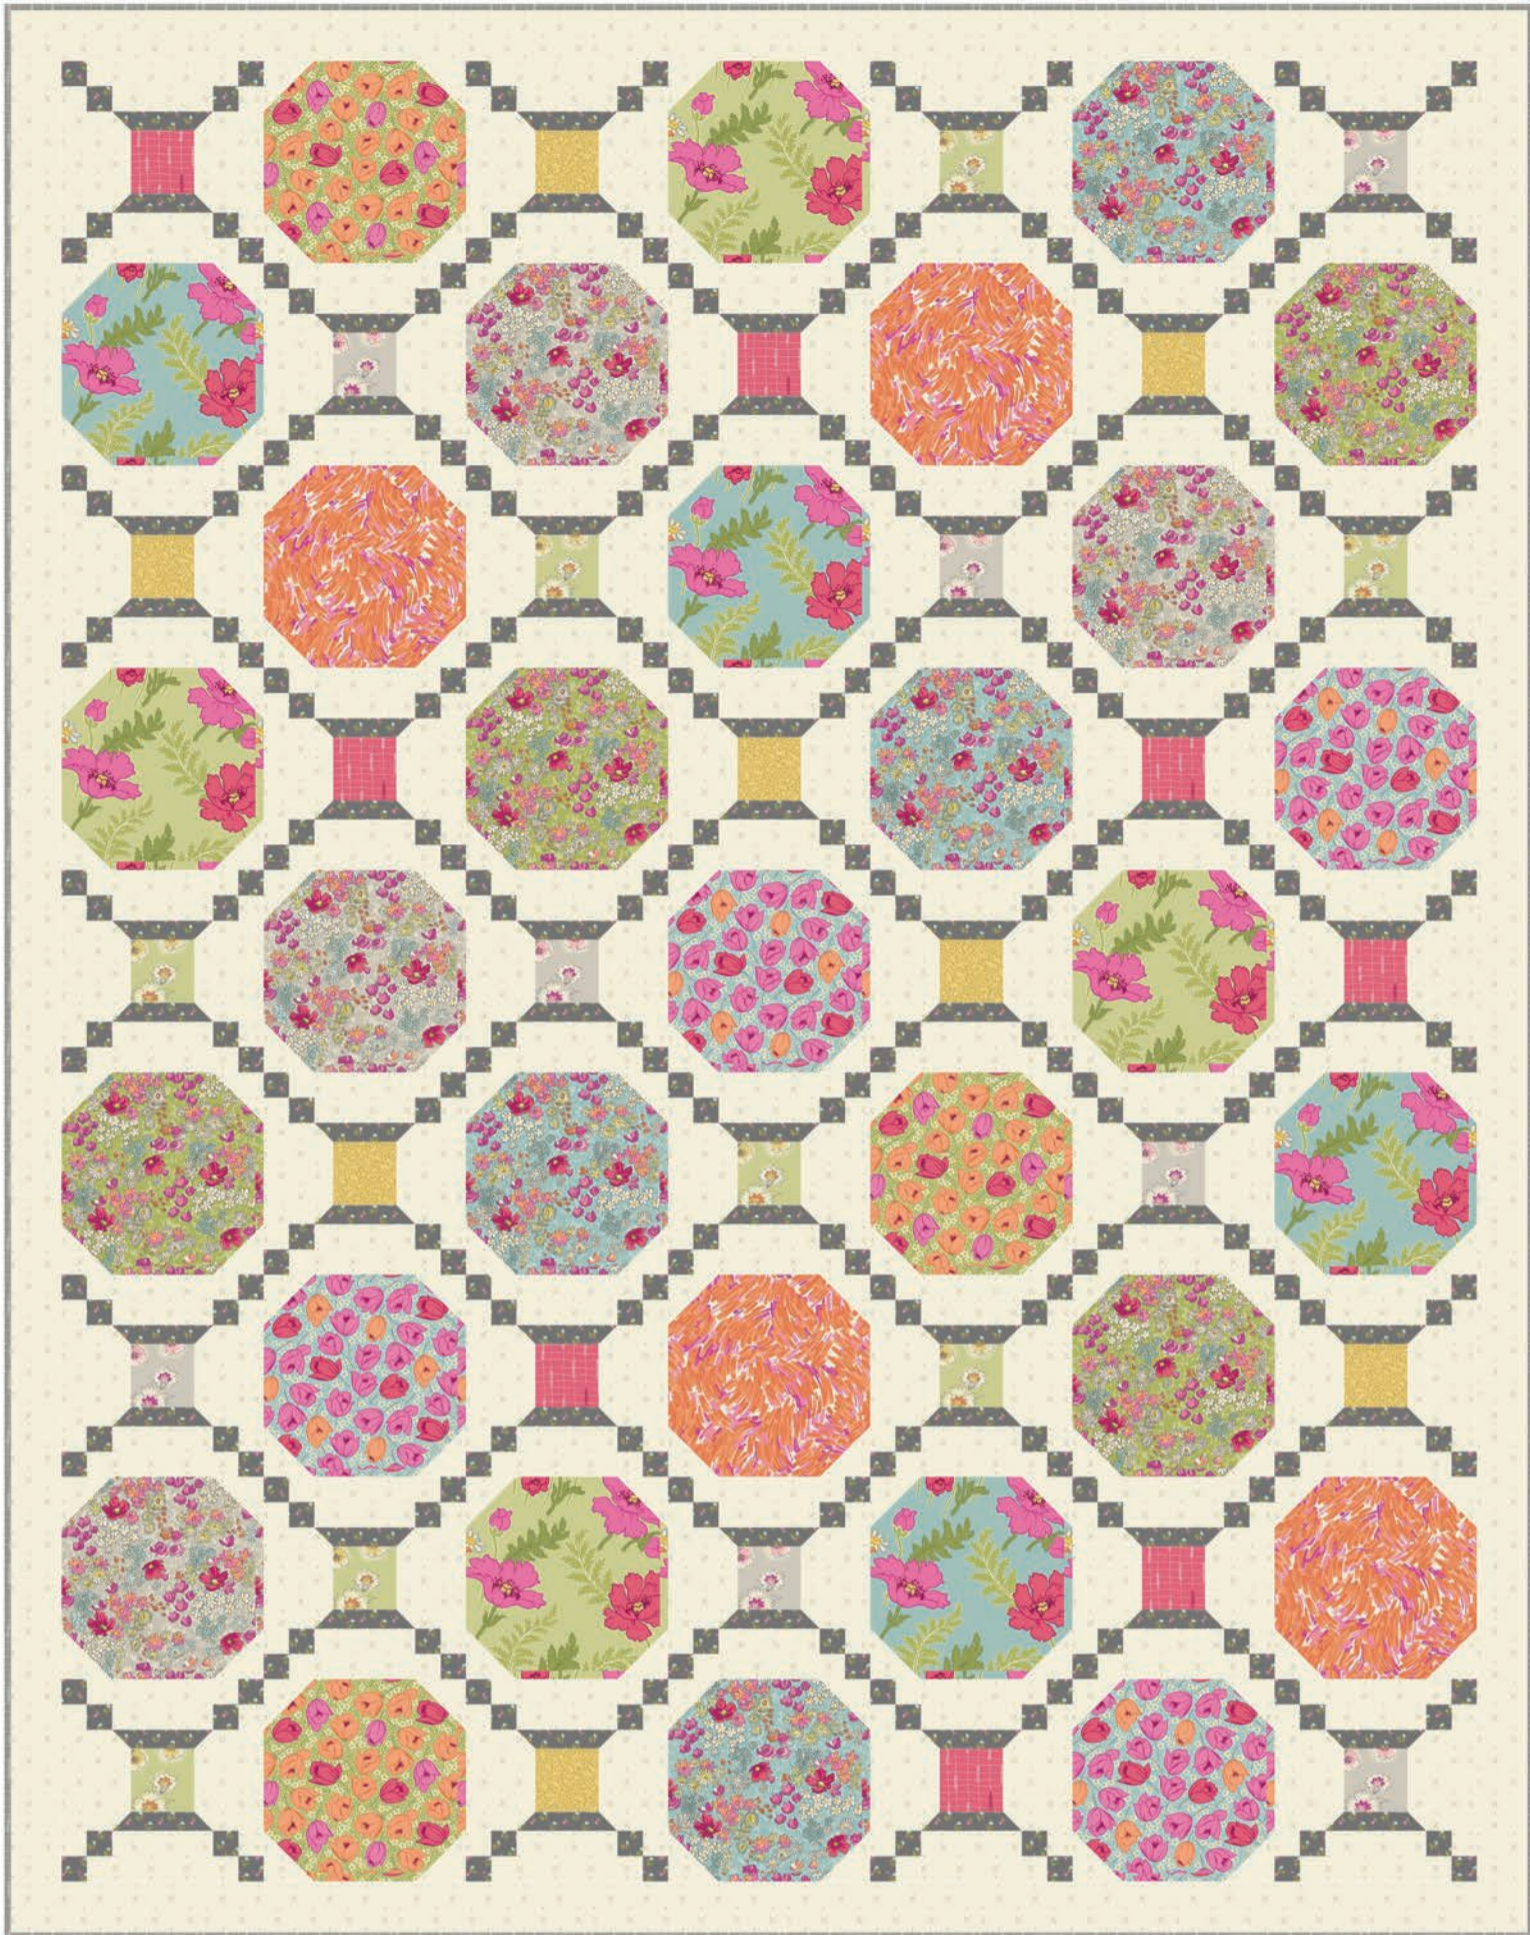

Groovy Garden by Renee Nanneman

Common Thread

Quilt Design: **Wendy Sheppard**

Skill Level: **Confident Beginner**

Quilt Size: **60" x 76"**

FABRIC	1 KIT	6 KITS
FROM EACH	fat 1/8	3/4 yd
10726-E 10727-Y 10729-C 10729-G		
FROM EACH	fat 1/4	1 1/2 yds
10720-G 10720-T 10721-C 10721-G 10721-T		
10722-G 10722-T 10728-O		
10723-C	3/4 yd	4 1/2 yds
10725-L	3 yds	18 yds
10726-C (Binding)	5/8 yd	3 3/4 yds
*10744-L (Backing)	2 yds	12 yds

*108" wideback from Groovy Garden by Renee Nanneman

1-800-537-1060
www.checkerdist.com
custservice@checkerdist.com

Patterns purchased from a distributor may not have these featured fabrics.
For covers featuring fabrics pictured here, order patterns directly from the designer.

Refer to storyboards for color accuracy.