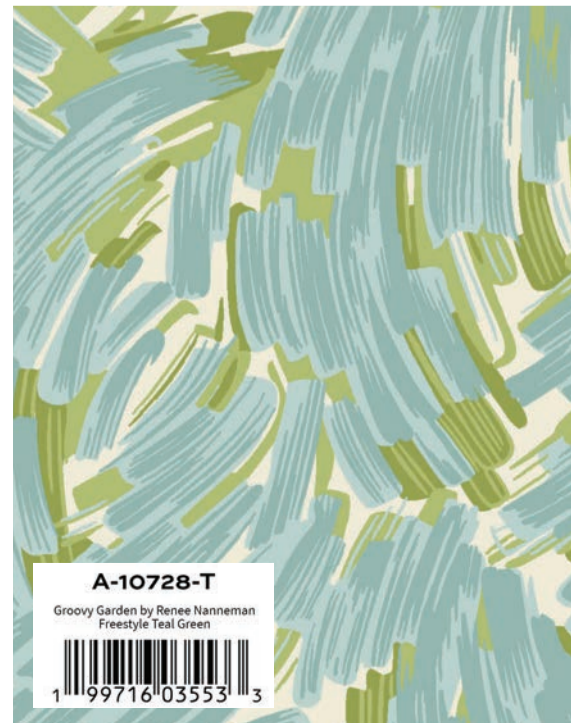

# Groovy Garden by Renee Nanneman

A-428-L2

A-428-L3

**A-10720-T**  
Groovy Garden by Renee Nanneman  
Groovy Garden Dusty Teal

1 99716 03529 8

A-428-T2

**A-10727-T**  
Groovy Garden by Renee Nanneman Love  
Beads Teal

1 99716 03549 6

**A-10722-T**  
Groovy Garden by Renee Nanneman Tiptoe  
Tulips Teal

1 99716 03535 9

A-428-T1

**A-10721-T**  
Groovy Garden by Renee Nanneman Mod  
Meadow Dusty Teal

1 99716 03532 8

**A-10728-T**  
Groovy Garden by Renee Nanneman  
Freestyle Teal Green