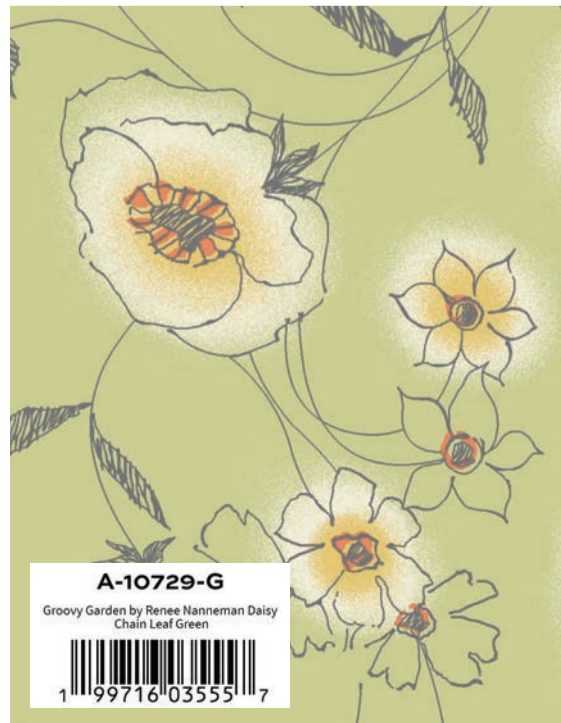

**A-10723-Y**  
Groovy Garden by Renee Nanneman  
Funky Flower Sunshine  
1 99716 03538 0

A-428-Y3

**A-10727-Y**  
Groovy Garden by Renee Nanneman  
Beads Buttercream  
1 99716 03550 2

**A-10721-G**  
Groovy Garden by Renee Nanneman  
Mod Meadow Leaf Green  
1 99716 03531 1

**AW-10747-G**  
Groovy Garden 108s by Renee Nanneman  
Mod Meadow 108 Grass  
1 99716 03563 2

108" Available

A-428-O3

Cottage Cloth Coordinates

**A-10722-G**  
Groovy Garden by Renee Nanneman  
Tiptoe Tulips Lime  
1 99716 03534 2