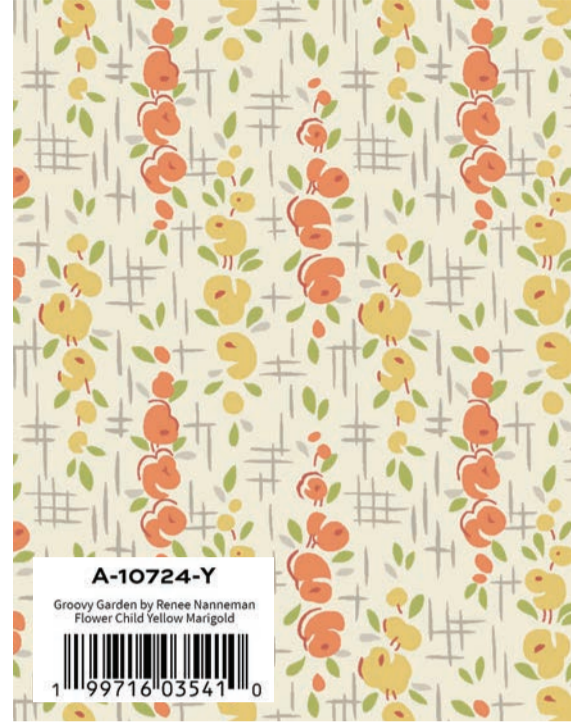

A-10724-Y
Groovy Garden by Renee Nanneman
Flower Child Yellow Marigold
1 99716 03541 0