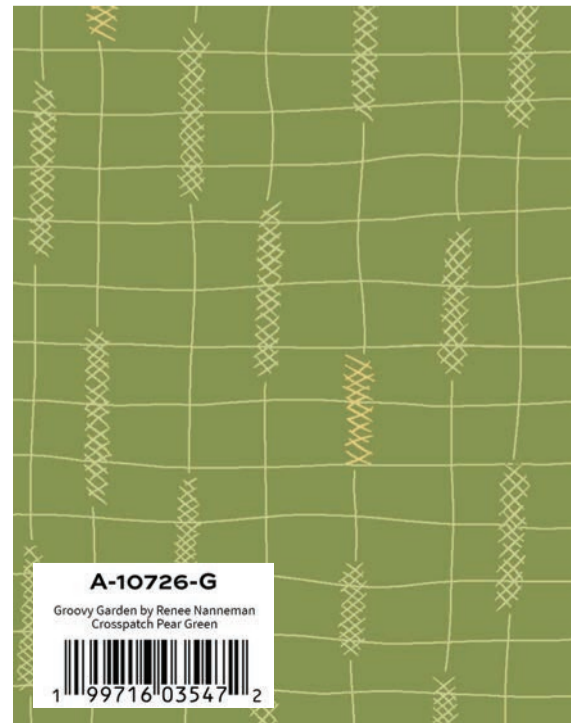

A-10726-G
Groovy Garden by Renee Nanneman
Crosspatch Pear Green
1 99716 03547 2