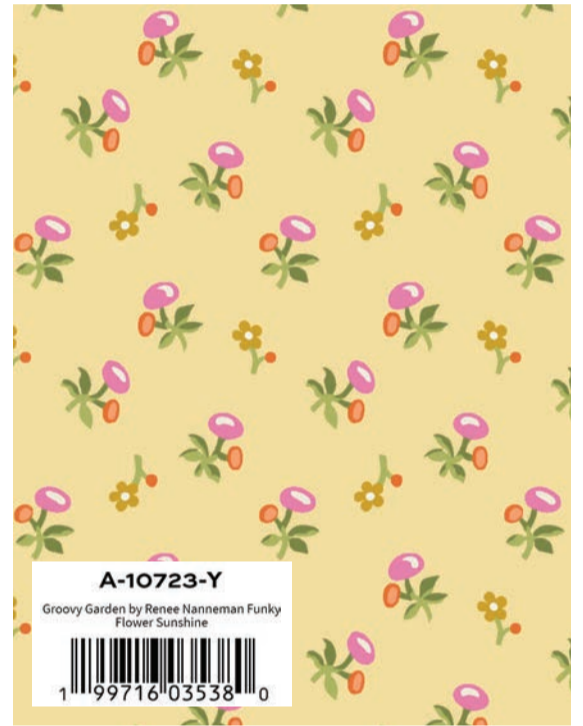

# Groovy Garden by Renee Nanneman

A-428-G4

**A-10720-G**  
Groovy Garden by Renee Nanneman  
Groovy Garden Leaf Green  
1 99716 03528 1

A-428-V1

**A-10724-Y**  
Groovy Garden by Renee Nanneman  
Flower Child Yellow Marigold  
1 99716 03541 0