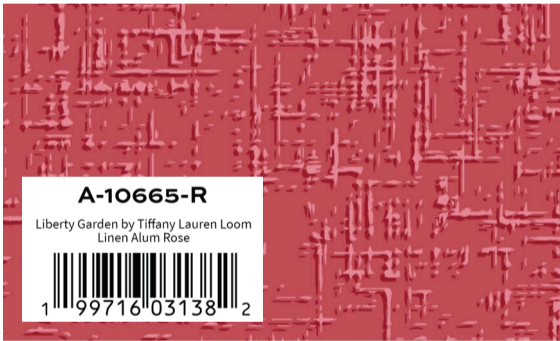

**A-10661-R**  
 Liberty Garden by Tiffany Lauren  
 Copperplate Petals Alum Rose

**A-10665-E**  
 Liberty Garden by Tiffany Lauren Loom  
 Linen Alum Rose

CS-10-OYSTER

Century Solids Coordinates

**A-10662-E**  
 Liberty Garden by Tiffany Lauren  
 Woodblock Silhouette Alum Rose