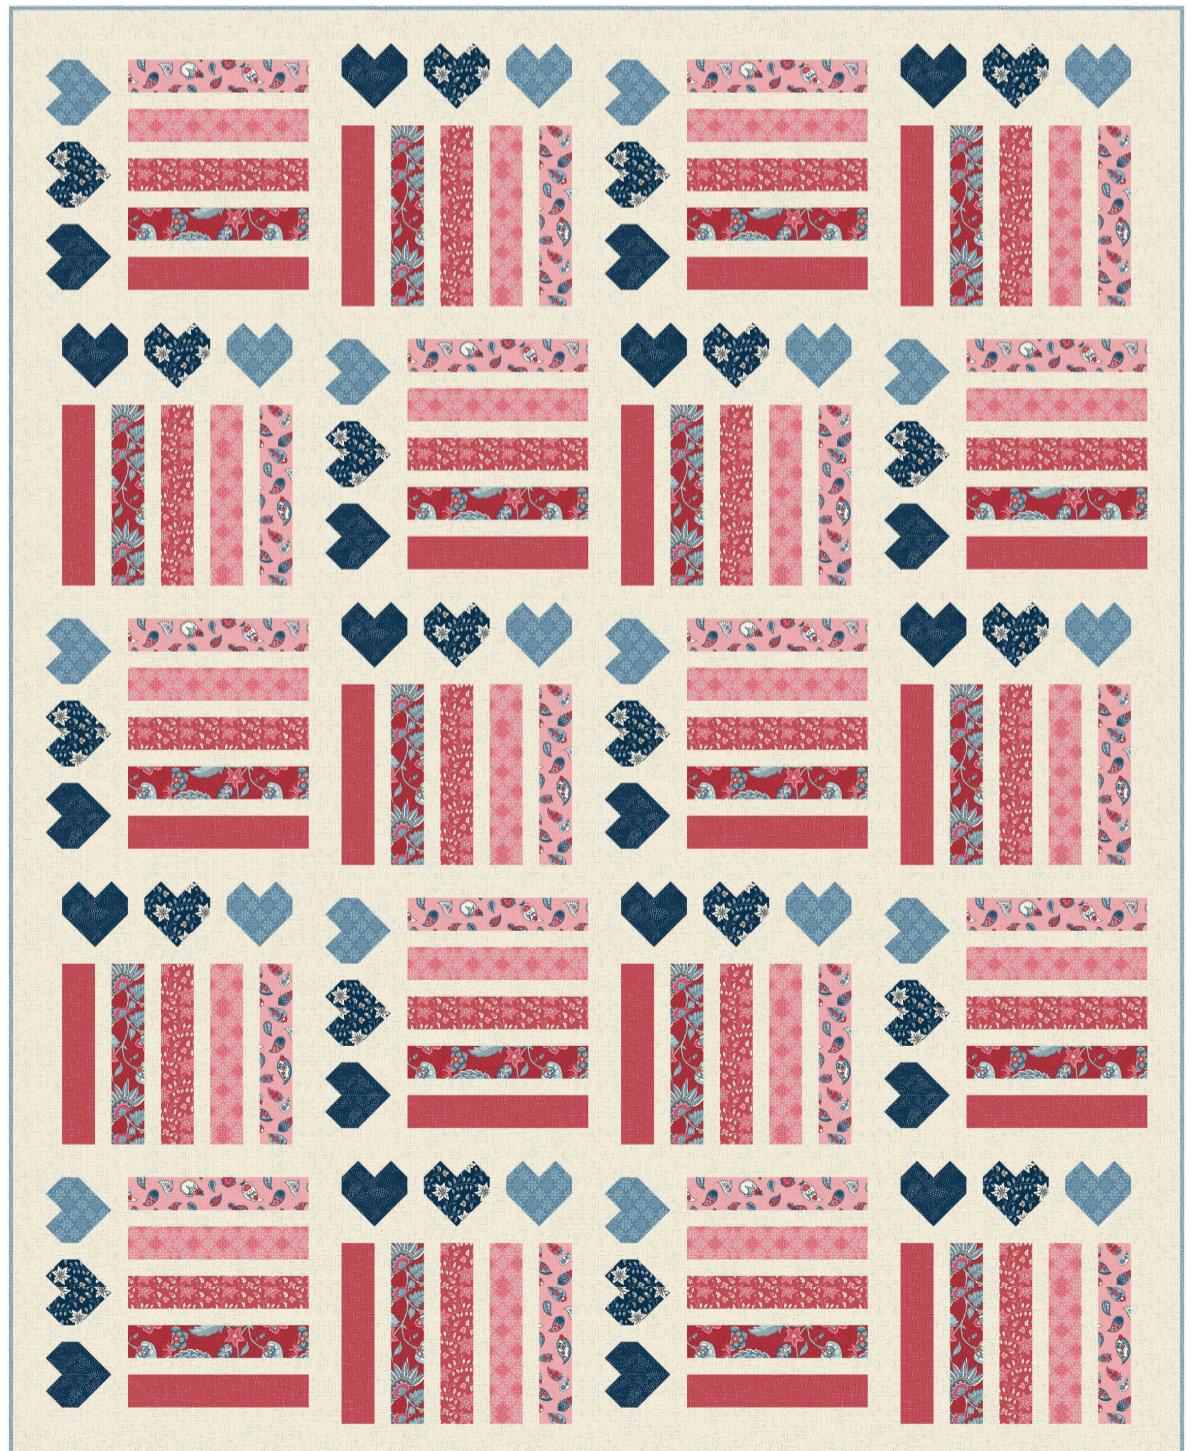

Proof Through the Night

Quilt Design: **Wendy Sheppard**
Skill Level: **Confident Beginner**
Quilt Size: **71" x 88"**

FABRIC	1 KIT	6 KITS
FROM EACH	½ yd	3 yds
10661-B 10663-B 10664-B		
FROM EACH	⅝ yd	3¾ yds
10658-R 10660-E 10661-R 10663-E 10665-R		
10665-L	5 yds	30 yds
10665-B (Binding)	⅝ yd	3¾ yds
10658-L (Backing)	5½ yds	33 yds

1-800-537-1060
www.checkerdist.com
custservice@checkerdist.com