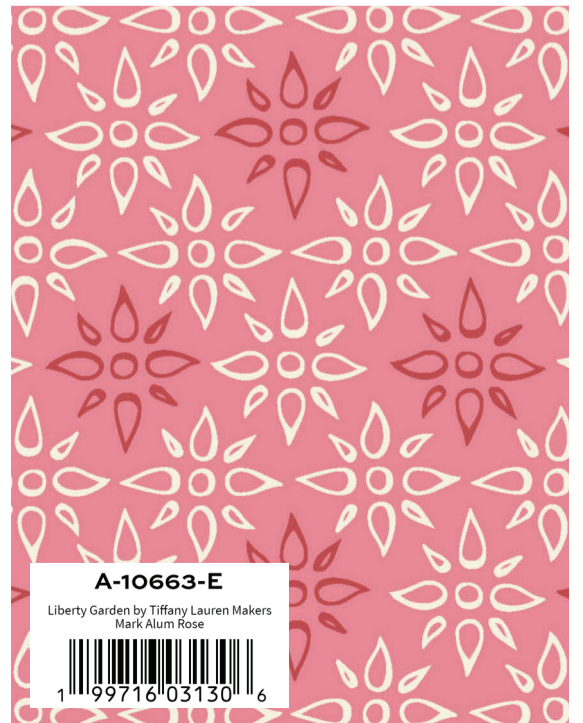

**A-10661-R**  
 Liberty Garden by Tiffany Lauren  
 Copperplate Petals Alum Rose

**A-10665-E**  
 Liberty Garden by Tiffany Lauren Loom  
 Linen Alum Rose

CS-10-OYSTER

Century Solids Coordinates

**A-10662-E**  
 Liberty Garden by Tiffany Lauren  
 Woodblock Silhouette Alum Rose