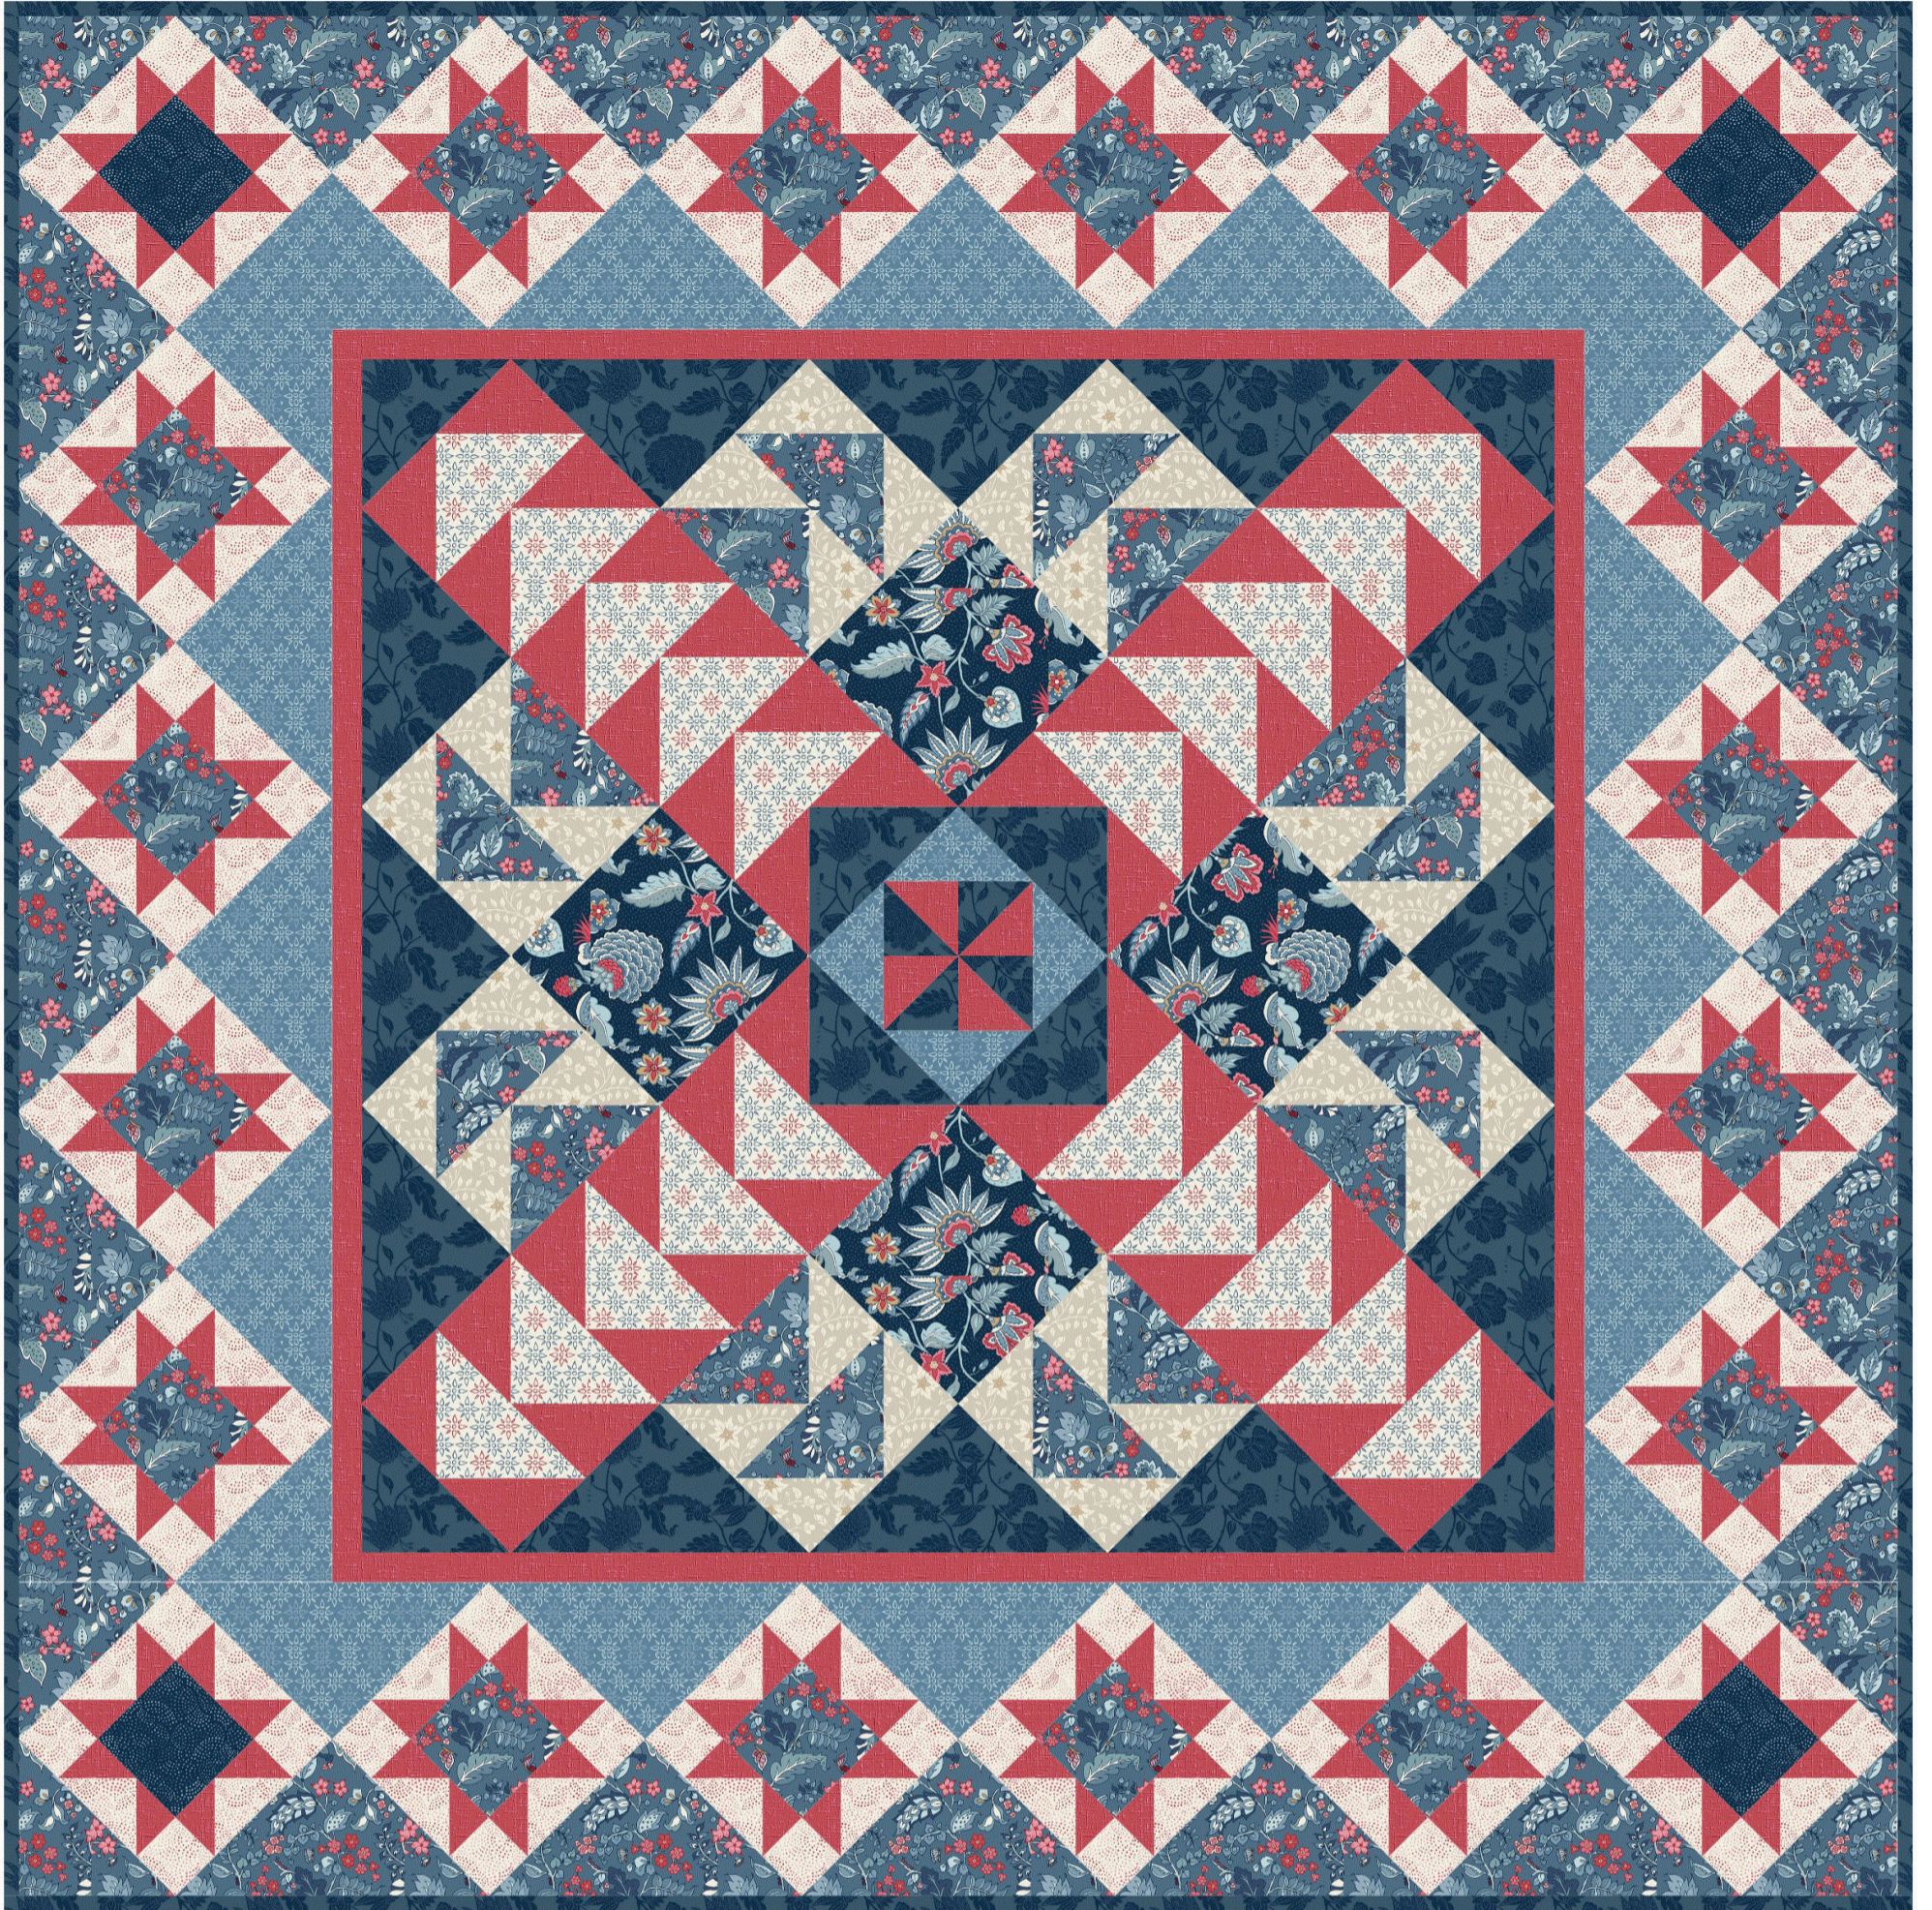

Liberty Garden by Tiffany Lauren

Hancock

Quilt Design: **Krisanne Watkins of Quail Valley Quilts**

Skill Level: **Intermediate**

Quilt Size: **40" x 40"**

FABRIC	1 KIT	6 KITS
FROM EACH	½ yd	3 yds
10658-B 10661-N		
10663-L	⅝ yd	3¾ yds
10664-L	1 yd	6 yds
10663-B	1¼ yds	7½ yds
10659-B	1⅝ yds	9¾ yds
10665-R	1¾ yds	10½ yds
10662-B	1¾ yds	10½ yds
(Includes ½ yd Binding)		
10660-B (Backing)	2⅝ yds	16 yds

quailvalleyquilts@gmail.com
www.quailvalleyquilts.com

Patterns purchased from a distributor may not have these featured fabrics.
For covers featuring fabrics pictured here, order patterns directly from the designer.
Refer to storyboards for color accuracy.