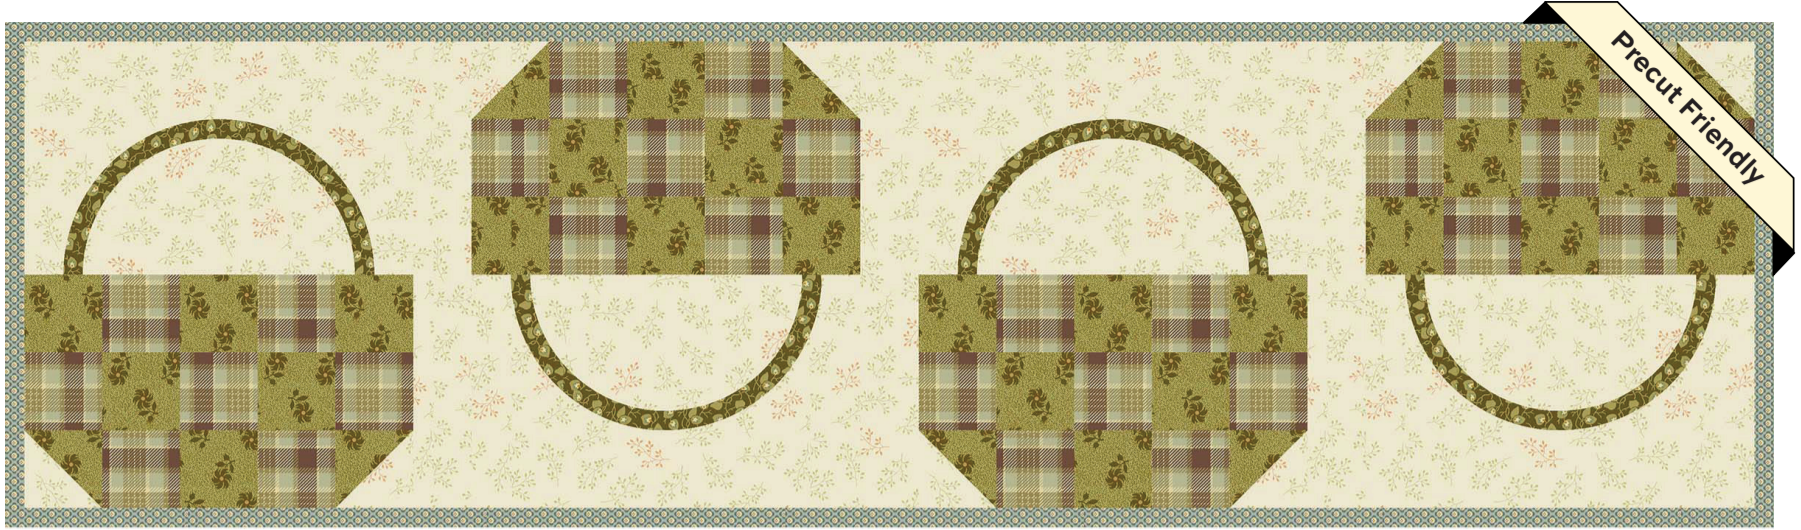

Fall Trio

Quilt Design: **Edyta Sitar of Laundry Basket Quilts**

Skill Level: **Confident Beginner**

Quilt Size: **3-12½" x 45"**

SKU: **LBQ-1145-P**

(Pattern includes instructions for three table runners.)

FABRIC	1 KIT	6 KITS
2S-PCM-40	1 bundle	6 bundles
FROM EACH	¼ yd	1½ yds
278-N	280-G	284-G
292-L	2 yds	12 yds
FROM EACH	¼ yd	1½ yds
289-T (Binding #1; above, top quilt)		
278-C (Binding #2; above, middle quilt)		
284-T (Binding #3; above, bottom quilt)		
277-L (Backing)	2 yds	12 yds

www.laundrybasketquilts.com
269-781-4090

1-800-537-1060
www.checkerdist.com
custservice@checkerdist.com

• **makower uk**
• Concord Fabrics UK Ltd

Patterns purchased from a distributor may not have these featured fabrics.
For covers featuring fabrics pictured here, order patterns directly from the designer.
Refer to storyboards for color accuracy.