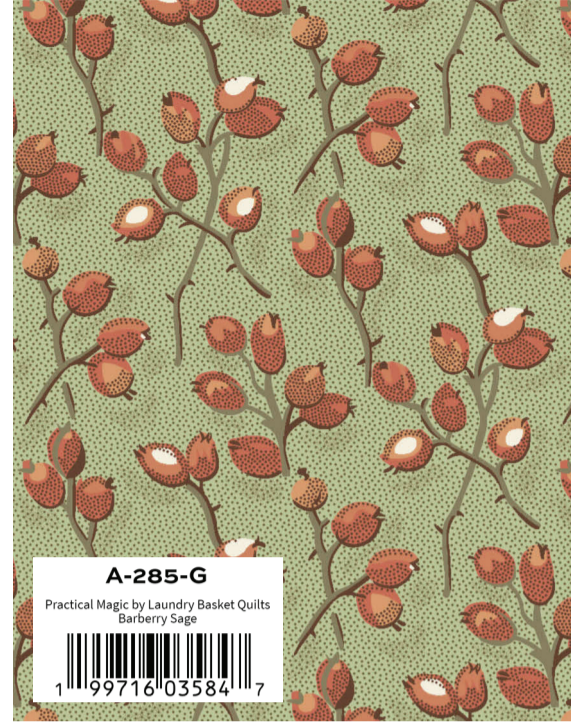

# Practical Magic by Laundry Basket Quilts

A-9057-P2

A-9057-E2

A-9057-E4

Laundry Basket Favorites Coordinates

A-9057-O4

108s Available

**A-277-L**  
Practical Magic by Laundry Basket Quilts  
Foliage Linen

1 99716 03568 7

**AW-10760-LP**  
Practical Magic 108s by Laundry Basket  
Quilts Foliage 108s Linen

1 99716 03637 0

# Practical Magic by Laundry Basket Quilts

A-9057-Y1

A-9057-G10

A-9057-G8

A-9057-G4

Laundry Basket Favorites Coordinates

108s Available

**A-277-K**  
Practical Magic by Laundry Basket Quilts  
Foliage Night