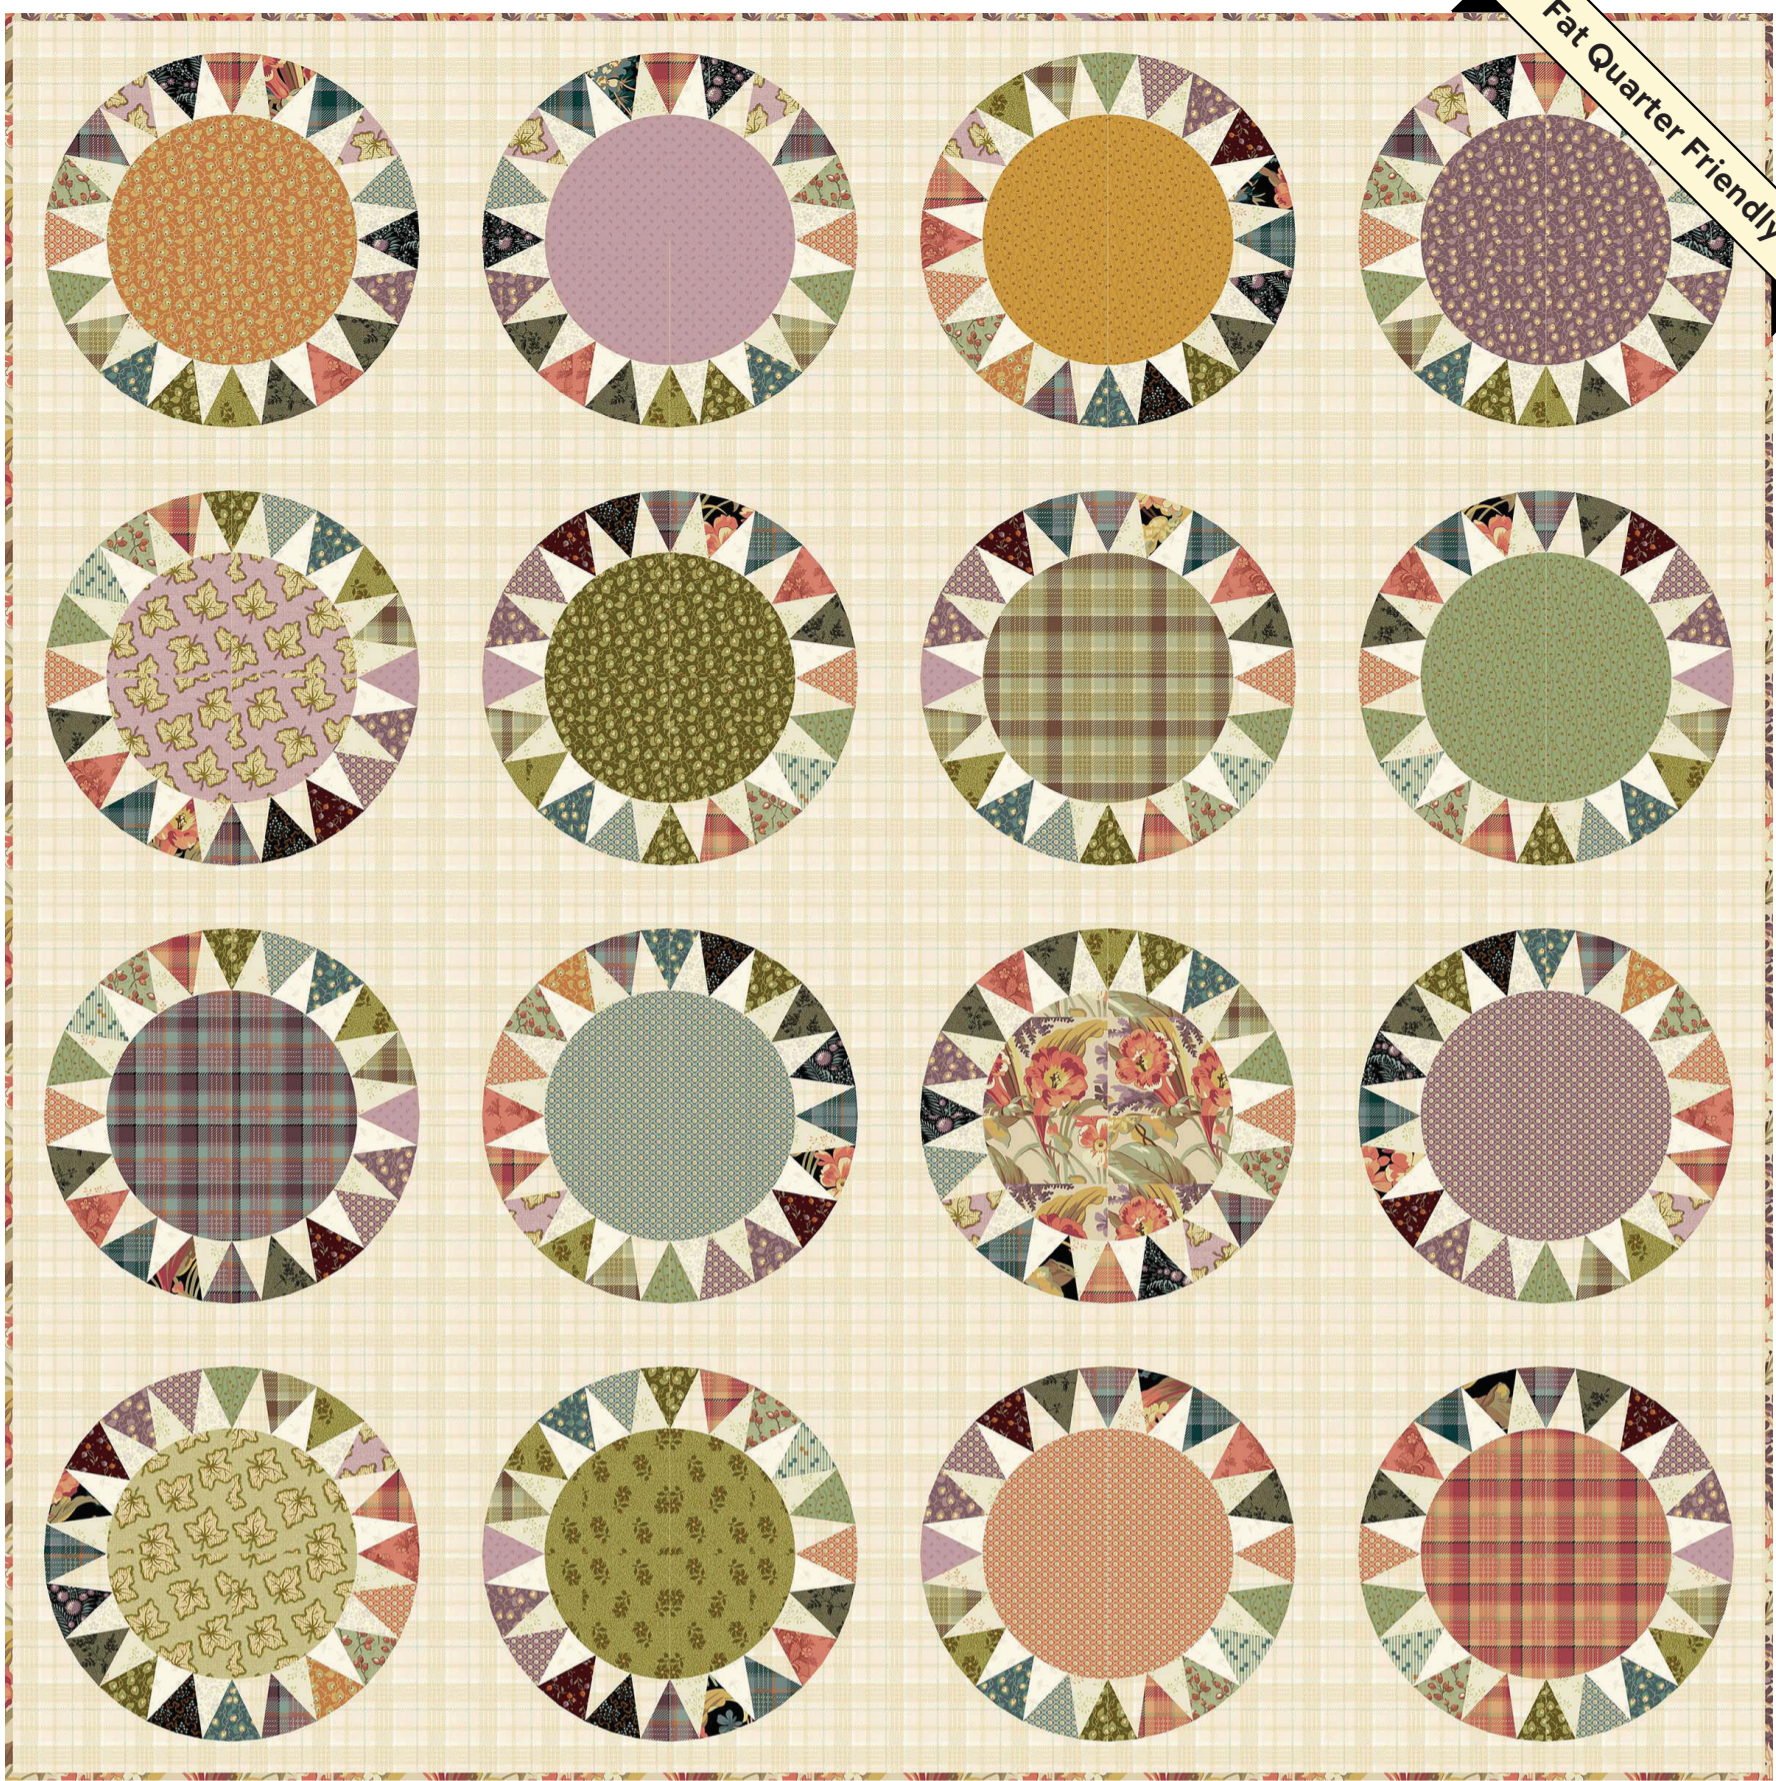

# Practical Magic by Laundry Basket Quilts

A-9057-L4

A-9057-L2

A-9057-T2

A-9057-B

Laundry Basket Favorites Coordinates

Fat Quarter Friendly