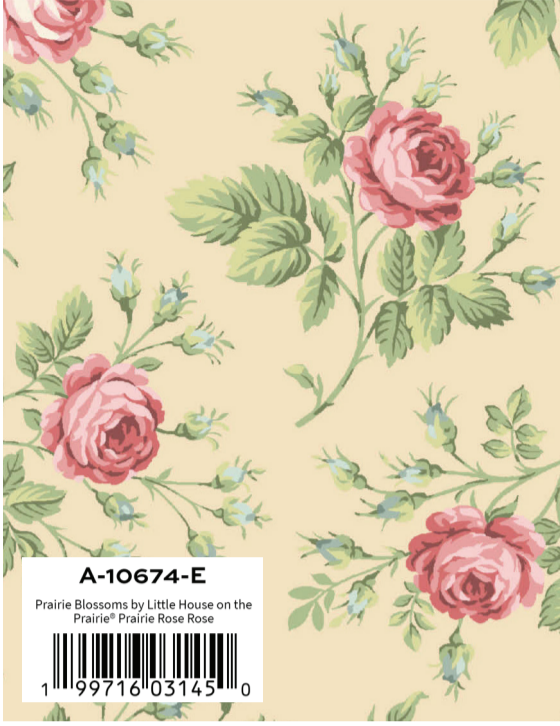

Ships
**February
2027**

PRAIRIE BLOSSOMS

Catalog
May 2026

Order By
October 2026

PRAIRIE BLOSSOMS BY LITTLE HOUSE ON THE PRAIRIE®

CS-10-BARNROSE

CS-10-SAFFRON

CS-10-WHISPER

CS-10-GRAPHITE

Century Solids Coordinates

Laura's Quilt

Quilt Design: **Andover Design Team**

Skill Level: **Confident Beginner**

Quilt Size: **56" x 72"**

Free pattern available at andoverfabrics.com

FABRIC	1 KIT	6 KITS
FROM EACH	¼ yd	1½ yds
10675-P 10678-T 10679-P 10682-N		
FROM EACH	½ yd	2 yds
10675-Y 10676-P 10679-E 10681-B 10682-E		
10675-E	½ yd	3 yds
10681-G	¾ yd	4 yds
10677-P	¾ yd	4½ yds
10674-P	7⁄8 yd	5¼ yds
10682-L	2⅞ yds	17¼ yds
10677-R	1 yd	6 yds
(Includes ⅝ yd Binding)		
*10696-L (Backing)	1⅞ yds	11¼ yds
*108" wideback from Icons by Little House on the Prairie®		