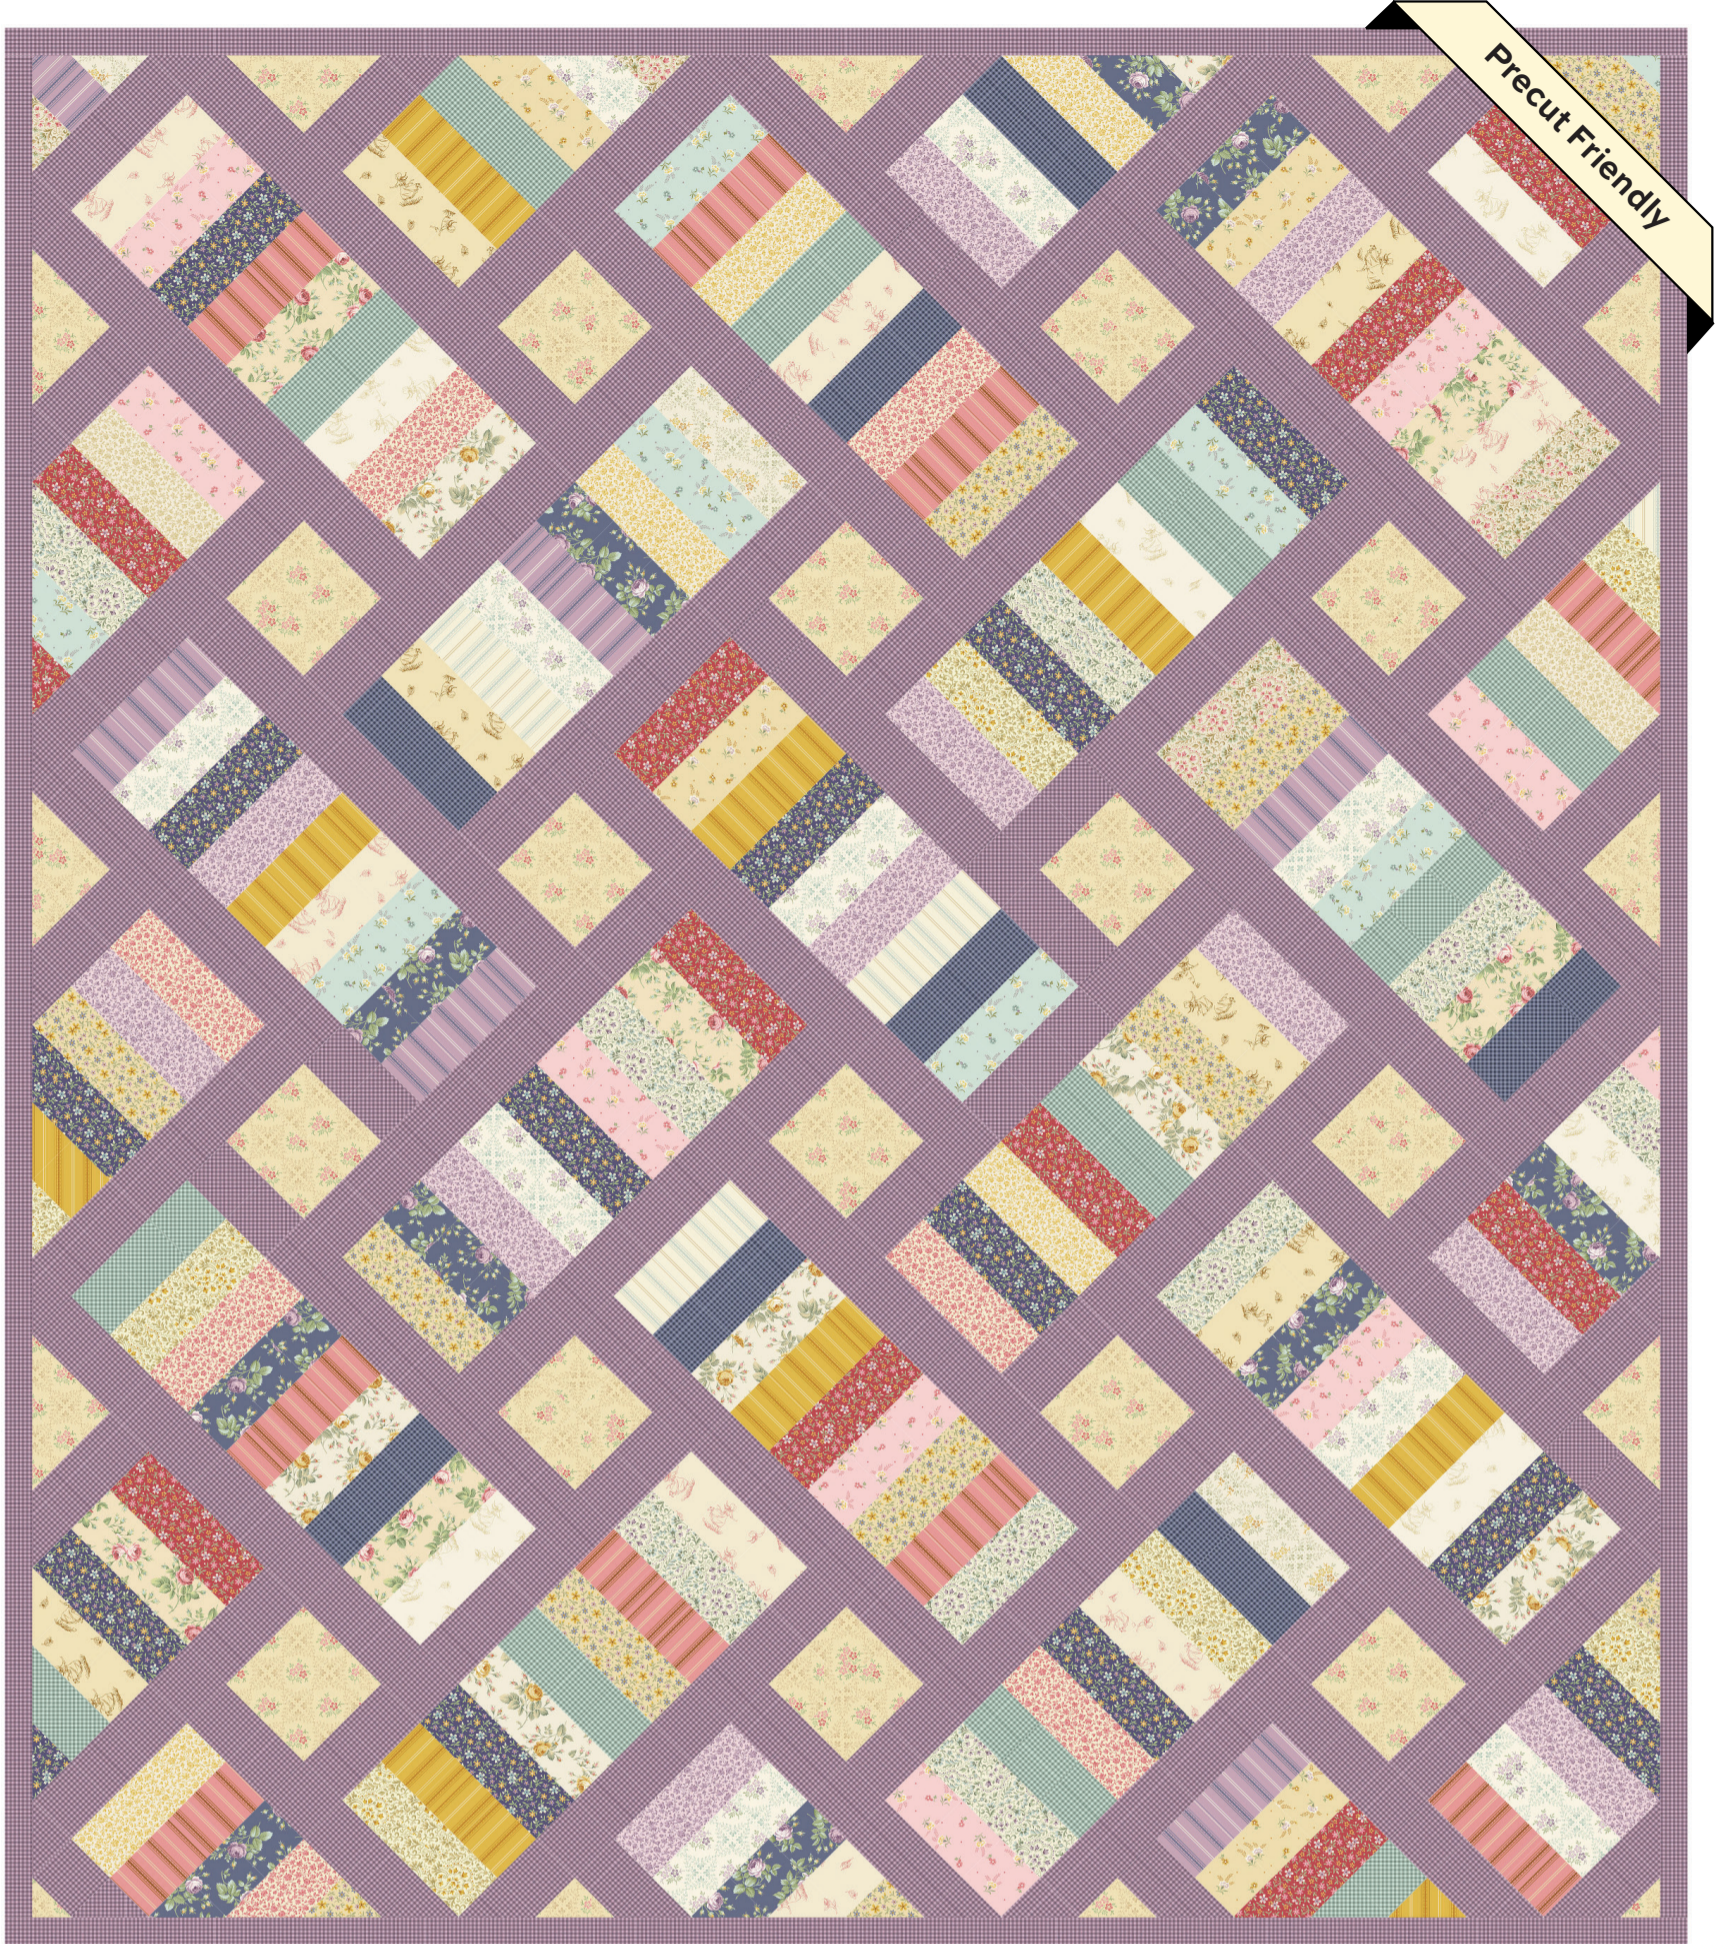

The Iris Quilt

Quilt Design: **Erica Jackman of Kitchen Table Quilting**

Skill Level: **Intermediate**

Quilt Size: **56" x 69"**

FABRIC	1 KIT	6 KITS
2S-PBLHOTP-40	1 roll	6 rolls
10676-E	5/8 yd	3 3/4 yds
10681-P (Includes 1/2 yd Binding)	2 3/8 yds	14 1/4 yds
*10697-L (Backing)	1 1/8 yds	11 1/4 yds
*108" wideback from Icons by Little House on the Prairie®		

KITCHEN TABLE
QUILTING

www.kitchentablequilting.com
erica@kitchentablequilting.com

1-800-537-1060
www.checkerdist.com
custservice@checkerdist.com

Patterns purchased from a distributor may not have these featured fabrics.
For covers featuring fabrics pictured here, order patterns directly from the designer.
Refer to storyboards for color accuracy.