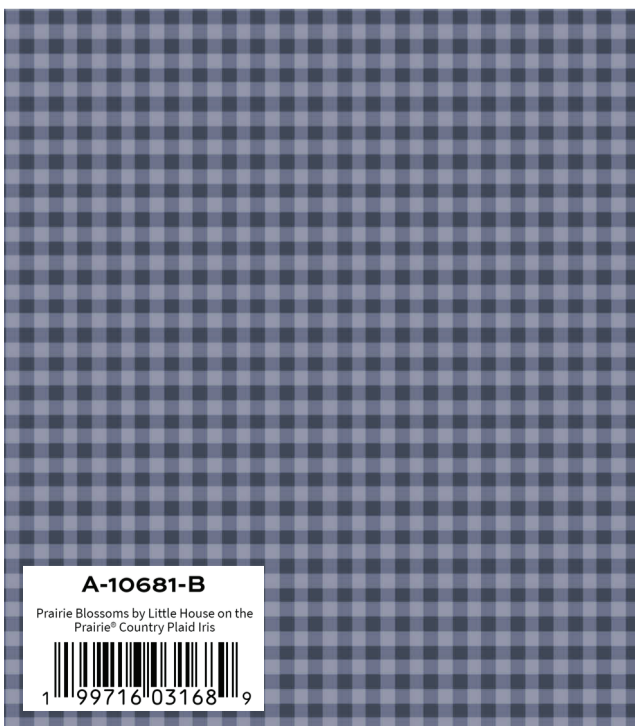

CS-10-GRAPHITE

Century Solids Coordinates

Laura's Quilt

Quilt Design: **Andover Design Team**

Skill Level: **Confident Beginner**

Quilt Size: **56" x 72"**

Free pattern available at andoverfabrics.com

FABRIC	1 KIT	6 KITS
FROM EACH	¼ yd	1½ yds
10675-P 10678-T 10679-P 10682-N		
FROM EACH	½ yd	2 yds
10675-Y 10676-P 10679-E 10681-B 10682-E		
10675-E	½ yd	3 yds
10681-G	¾ yd	4 yds
10677-P	¾ yd	4½ yds
10674-P	7⁄8 yd	5¼ yds
10682-L	2⅞ yds	17¼ yds
10677-R	1 yd	6 yds
(Includes ⅝ yd Binding)		
*10696-L (Backing)	1⅞ yds	11¼ yds
*108" wideback from Icons by Little House on the Prairie®		