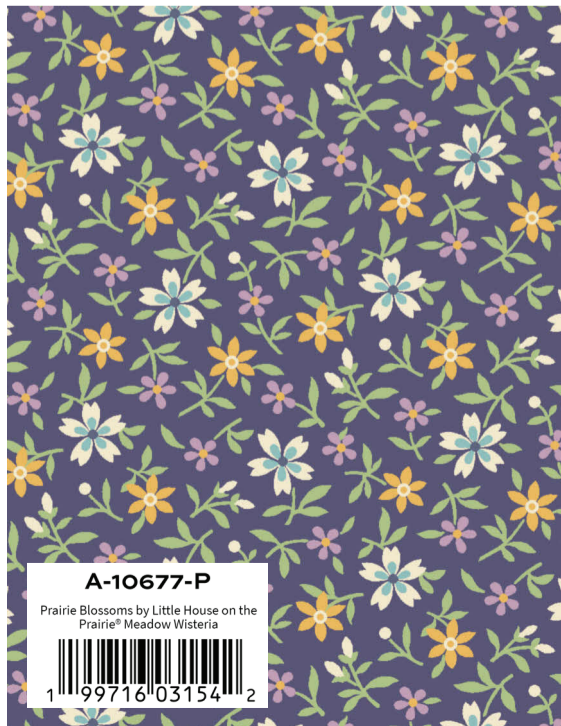

Ships
**February
2027**

PRAIRIE BLOSSOMS

Catalog
May 2026

Order By
October 2026

PRAIRIE BLOSSOMS BY LITTLE HOUSE ON THE PRAIRIE®

CS-10-BARNROSE

CS-10-SAFFRON

CS-10-WHISPER

CS-10-GRAPHITE

Century Solids Coordinates

Laura's Quilt

Quilt Design: **Andover Design Team**

Skill Level: **Confident Beginner**

Quilt Size: **56" x 72"**

Free pattern available at andoverfabrics.com

FABRIC	1 KIT	6 KITS
FROM EACH	¼ yd	1½ yds
10675-P 10678-T 10679-P 10682-N		
FROM EACH	½ yd	2 yds
10675-Y 10676-P 10679-E 10681-B 10682-E		
10675-E	½ yd	3 yds
10681-G	¾ yd	4 yds
10677-P	¾ yd	4½ yds
10674-P	7⁄8 yd	5¼ yds
10682-L	2⅞ yds	17¼ yds
10677-R	1 yd	6 yds
(Includes ⅝ yd Binding)		
*10696-L (Backing)	1⅞ yds	11¼ yds
*108" wideback from Icons by Little House on the Prairie®		

Harrisonburg

Quilt Design: **Wendy Sheppard**

Skill Level: **Confident Beginner**

Quilt Size: **78" x 93"**

FABRIC	1 KIT	6 KITS
FROM EACH	¼ yd	1½ yds
10674-E 10674-L 10674-P 10678-T 10680-E 10681-P		
FROM EACH	⅜ yd	2¼ yds
10675-E 10675-P 10677-P 10677-R 10677-Y 10678-E 10678-Y 10679-E 10679-P 10680-P 10681-B 10681-G		
*CS-10-SNOW	6½ yds	39 yds
10680-Y (Binding)	¾ yd	4½ yds
**10697-L (Backing)	2½ yds	15 yds