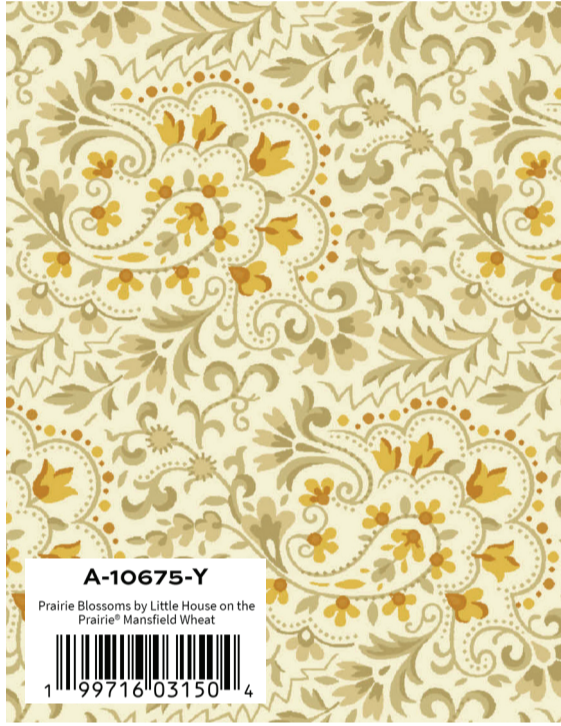

Ships
**February
2027**

PRAIRIE BLOSSOMS

Catalog
May 2026

Order By
October 2026

PRAIRIE BLOSSOMS BY LITTLE HOUSE ON THE PRAIRIE®

CS-10-BARNROSE

CS-10-SAFFRON

CS-10-WHISPER

CS-10-GRAPHITE

Century Solids Coordinates

Laura's Quilt

Quilt Design: **Andover Design Team**

Skill Level: **Confident Beginner**

Quilt Size: **56" x 72"**

Free pattern available at andoverfabrics.com

FABRIC	1 KIT	6 KITS
FROM EACH	¼ yd	1½ yds
10675-P 10678-T 10679-P 10682-N		
FROM EACH	½ yd	2 yds
10675-Y 10676-P 10679-E 10681-B 10682-E		
10675-E	½ yd	3 yds
10681-G	¾ yd	4 yds
10677-P	¾ yd	4½ yds
10674-P	7⁄8 yd	5¼ yds
10682-L	2⅞ yds	17¼ yds
10677-R	1 yd	6 yds
(Includes ⅝ yd Binding)		
*10696-L (Backing)	1⅞ yds	11¼ yds
*108" wideback from Icons by Little House on the Prairie®		