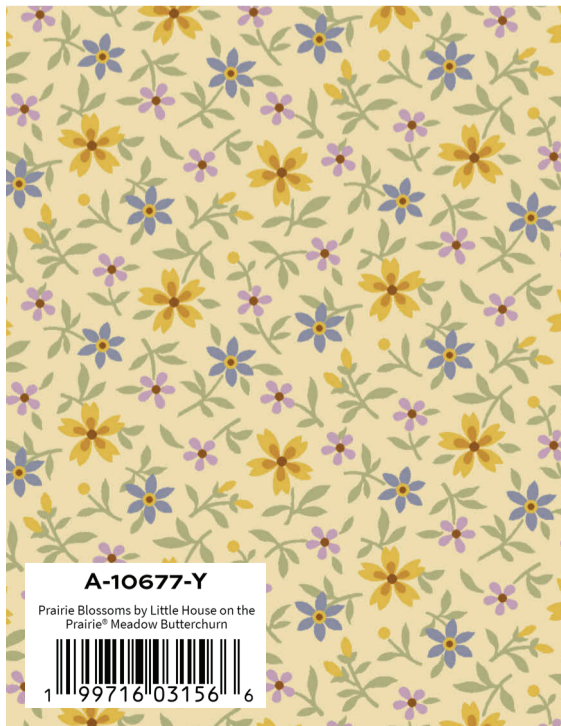

Ships
**February
2027**

PRAIRIE BLOSSOMS

Catalog
May 2026

Order By
October 2026

PRAIRIE BLOSSOMS BY LITTLE HOUSE ON THE PRAIRIE®

CS-10-BARNROSE

CS-10-SAFFRON

CS-10-WHISPER

CS-10-GRAPHITE

Century Solids Coordinates

Laura's Quilt

Quilt Design: **Andover Design Team**

Skill Level: **Confident Beginner**

Quilt Size: **56" x 72"**

Free pattern available at andoverfabrics.com

FABRIC	1 KIT	6 KITS
FROM EACH	¼ yd	1½ yds
10675-P 10678-T 10679-P 10682-N		
FROM EACH	½ yd	2 yds
10675-Y 10676-P 10679-E 10681-B 10682-E		
10675-E	½ yd	3 yds
10681-G	¾ yd	4 yds
10677-P	¾ yd	4½ yds
10674-P	7⁄8 yd	5¼ yds
10682-L	2⅞ yds	17¼ yds
10677-R	1 yd	6 yds
(Includes ⅝ yd Binding)		
*10696-L (Backing)	1⅞ yds	11¼ yds
*108" wideback from Icons by Little House on the Prairie®		