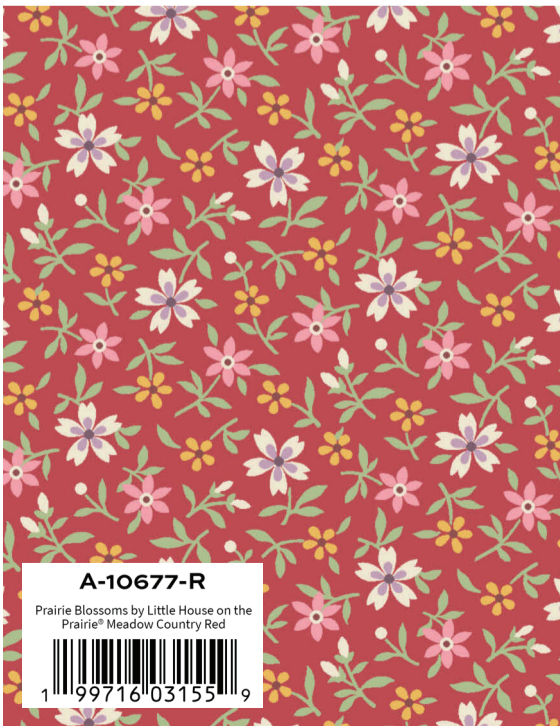

Ships
**February
2027**

PRAIRIE BLOSSOMS

Catalog
May 2026

Order By
October 2026

PRAIRIE BLOSSOMS BY LITTLE HOUSE ON THE PRAIRIE®

CS-10-BARNROSE

CS-10-SAFFRON

CS-10-WHISPER

CS-10-GRAPHITE

Century Solids Coordinates

Laura's Quilt

Quilt Design: **Andover Design Team**

Skill Level: **Confident Beginner**

Quilt Size: **56" x 72"**

Free pattern available at andoverfabrics.com

FABRIC	1 KIT	6 KITS
FROM EACH	¼ yd	1½ yds
10675-P 10678-T 10679-P 10682-N		
FROM EACH	½ yd	2 yds
10675-Y 10676-P 10679-E 10681-B 10682-E		
10675-E	½ yd	3 yds
10681-G	¾ yd	4 yds
10677-P	¾ yd	4½ yds
10674-P	7⁄8 yd	5¼ yds
10682-L	2⅞ yds	17¼ yds
10677-R	1 yd	6 yds
(Includes ⅝ yd Binding)		
*10696-L (Backing)	1⅞ yds	11¼ yds
*108" wideback from Icons by Little House on the Prairie®		