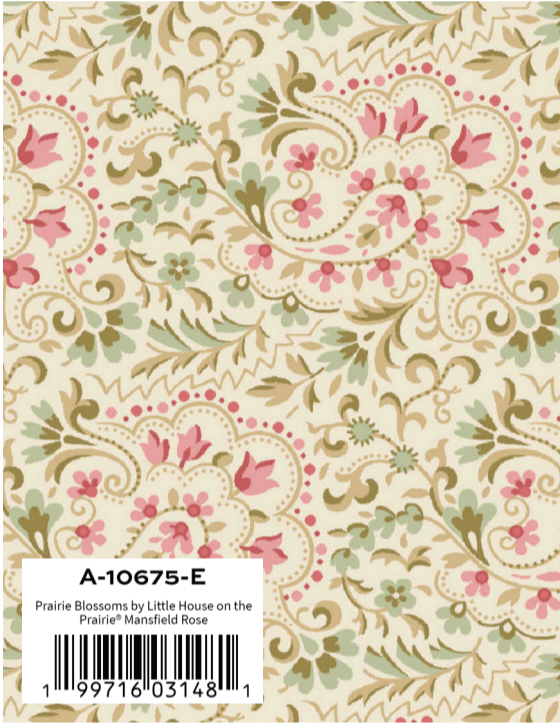

Ships
**February
2027**

PRAIRIE BLOSSOMS

Catalog
May 2026

Order By
October 2026

PRAIRIE BLOSSOMS BY LITTLE HOUSE ON THE PRAIRIE®

CS-10-BARNROSE

CS-10-SAFFRON

CS-10-WHISPER

CS-10-GRAPHITE

Century Solids Coordinates

Laura's Quilt

Quilt Design: **Andover Design Team**

Skill Level: **Confident Beginner**

Quilt Size: **56" x 72"**

Free pattern available at andoverfabrics.com

FABRIC	1 KIT	6 KITS
FROM EACH	¼ yd	1½ yds
10675-P 10678-T 10679-P 10682-N		
FROM EACH	½ yd	2 yds
10675-Y 10676-P 10679-E 10681-B 10682-E		
10675-E	½ yd	3 yds
10681-G	¾ yd	4 yds
10677-P	¾ yd	4½ yds
10674-P	7⁄8 yd	5¼ yds
10682-L	2⅞ yds	17¼ yds
10677-R	1 yd	6 yds
(Includes ⅝ yd Binding)		
*10696-L (Backing)	1⅞ yds	11¼ yds
*108" wideback from Icons by Little House on the Prairie®		