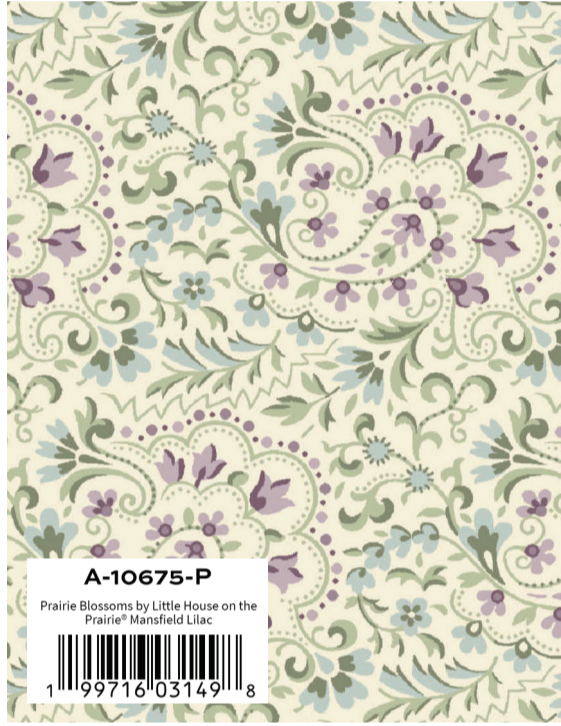

Ships
**February
2027**

PRAIRIE BLOSSOMS

Catalog
May 2026

Order By
October 2026

PRAIRIE BLOSSOMS BY LITTLE HOUSE ON THE PRAIRIE®

CS-10-BARNROSE

CS-10-SAFFRON

CS-10-WHISPER

CS-10-GRAPHITE

Century Solids Coordinates

Laura's Quilt

Quilt Design: **Andover Design Team**

Skill Level: **Confident Beginner**

Quilt Size: **56" x 72"**

Free pattern available at andoverfabrics.com

FABRIC	1 KIT	6 KITS
FROM EACH	¼ yd	1½ yds
10675-P 10678-T 10679-P 10682-N		
FROM EACH	½ yd	2 yds
10675-Y 10676-P 10679-E 10681-B 10682-E		
10675-E	½ yd	3 yds
10681-G	¾ yd	4 yds
10677-P	¾ yd	4½ yds
10674-P	7⁄8 yd	5¼ yds
10682-L	2⅞ yds	17¼ yds
10677-R	1 yd	6 yds
(Includes ⅝ yd Binding)		
*10696-L (Backing)	1⅞ yds	11¼ yds
*108" wideback from Icons by Little House on the Prairie®		