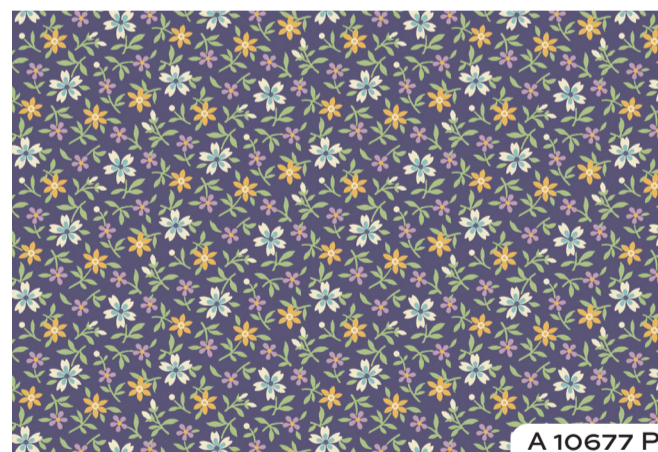

A 10677 R

A 10679 P

A 10681 B

A 10677 P

PRECUTS

MOQ: 12

5-PBLHOTP-42

Prairie Blossoms - 5 Inch Square - 42 Cuts Each

MOQ: 4

2S-PBLHOTP-40

Prairie Blossoms - 2.5 Inch Strip Roll - 40 Cuts Each

MOQ: 4

10-PBLHOTP-42

Prairie Blossoms - 10 Inch Square - 42 Cuts Each

MOQ: 4

FQ-PBLHOTP-29

Prairie Blossoms - Fat Quarter Bundle - 29 Cuts Each

CASE PACKS

10 yds

CP10-PBLHOTP-29

Prairie Blossoms - 10 Yard Bolt Case Pack - 29 Bolts Each

15 yds

CP15-PBLHOTP-29

Prairie Blossoms - 15 Yard Bolt Case Pack - 29 Bolts Each

Ships February 2027 • Order by October 2026

makower uk
Concord Fabrics, UK, Ltd

@andoverfabrics
#AlwaysAndover

1384 Broadway, 24th Floor, New York, NY 10018
Tel. (800) 223-5678 • andoverfabrics.com