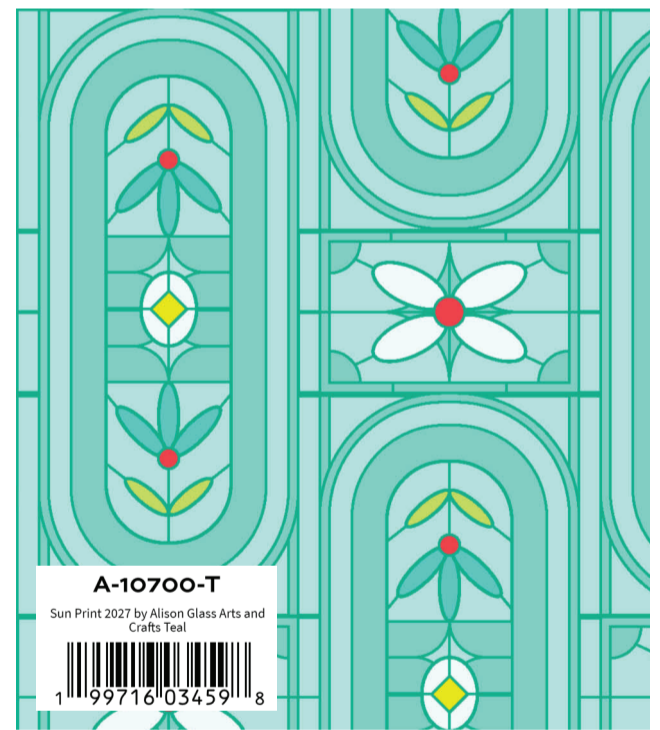

Ships
January
2027

Sun Print 2027

+ 108s

alison glass

Catalog
May 2026

Order By
September 2026

Sun Print 2027 by Alison Glass

CS-10-PASSION

CS-10-GUAVAPUNCH

CS-10-CARROT

CS-10-MANGO

Century Solids Coordinates

Sun Print 2027 by Alison Glass

CS-10-PEAR

CS-10-AQUA

CS-10-BAHAMA

CS-10-PERIWINKLE

Century Solids Coordinates

Delivery Date to Stores: January 2027 • Order by: September 2026 • SKUs: 27 • 108s: 2

108s shown below are only available as 108s

Sun Print 2027 by Alison Glass

*108" wideback from Sun Print 2027 by Alison Glass

alison glass www.alisonglass.com

Prism

Quilt Design: **Alison Glass**
Skill Level: **Confident Beginner**
Quilt Size: **57" x 64"**

Both versions:

FABRIC	1 KIT	6 KITS
FROM EACH	fat ¼	¾ yd
10699-B 10699-E 10699-G 10699-P 10699-R		
10699-Y 10700-B 10700-E 10700-G 10700-P		
10700-R 10700-Y 10701-B 10701-G 10701-O		
10701-P 10701-R 10701-T		