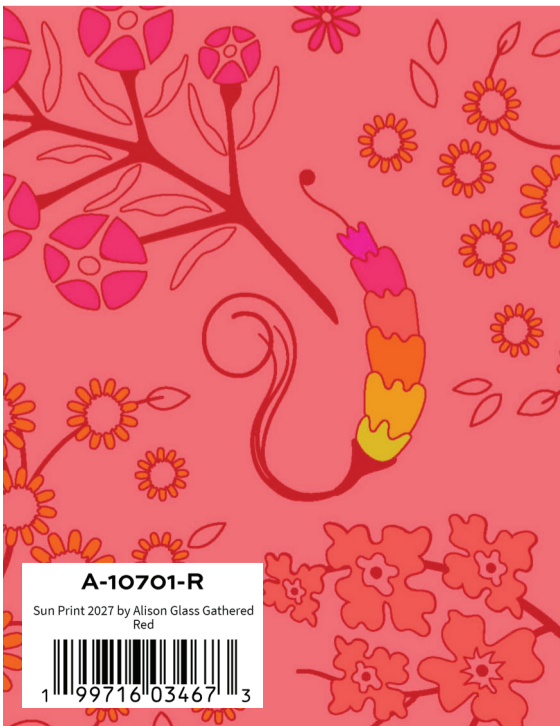

CS-10-GUAVAPUNCH

CS-10-CARROT

CS-10-MANGO

Century Solids Coordinates

Sun Print 2027 by Alison Glass

CS-10-PEAR

CS-10-AQUA

CS-10-BAHAMA

CS-10-PERIWINKLE

Century Solids Coordinates

Delivery Date to Stores: January 2027 • Order by: September 2026 • SKUs: 27 • 108s: 2

108s shown below are only available as 108s

Sun Print 2027 by Alison Glass