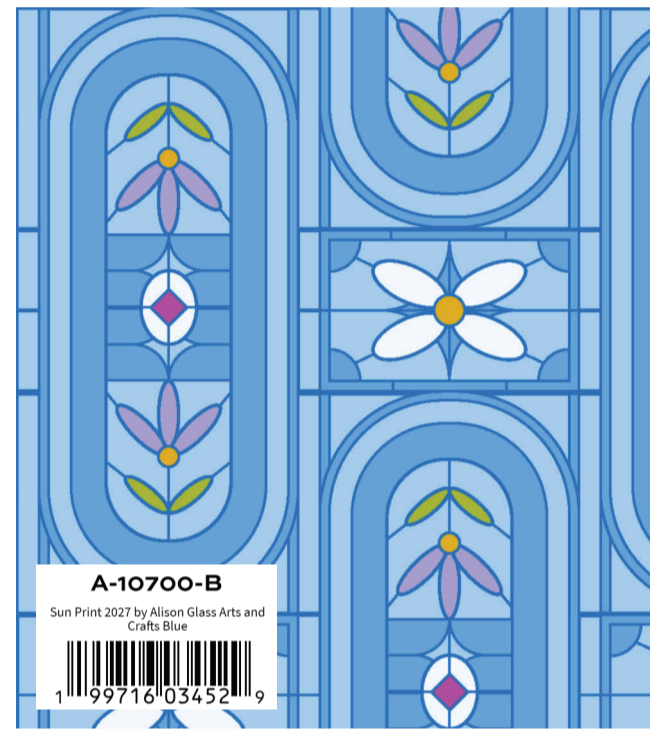

Ships
January
2027

Sun Print 2027

+ 108s

alison glass

Catalog
May 2026

Order By
September 2026

Sun Print 2027 by Alison Glass

CS-10-PASSION

CS-10-GUAVAPUNCH

CS-10-CARROT

CS-10-MANGO

Century Solids Coordinates

Sun Print 2027 by Alison Glass

CS-10-PEAR

CS-10-AQUA

CS-10-BAHAMA

CS-10-PERIWINKLE

Century Solids Coordinates

Delivery Date to Stores: January 2027 • Order by: September 2026 • SKUs: 27 • 108s: 2

108s shown below are only available as 108s

Sun Print 2027 by Alison Glass

*108" wideback from Sun Print 2027 by Alison Glass

alison glass www.alisonglass.com

Prism

Quilt Design: **Alison Glass**
Skill Level: **Confident Beginner**
Quilt Size: **57" x 64"**

Both versions:

FABRIC	1 KIT	6 KITS
FROM EACH	fat ¼	¾ yd
10699-B 10699-E 10699-G 10699-P 10699-R		
10699-Y 10700-B 10700-E 10700-G 10700-P		
10700-R 10700-Y 10701-B 10701-G 10701-O		
10701-P 10701-R 10701-T		