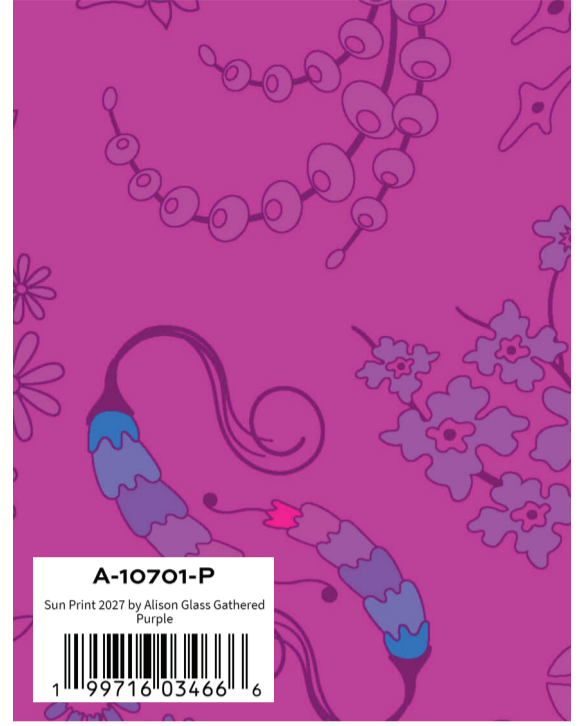

CS-10-GUAVAPUNCH

CS-10-CARROT

CS-10-MANGO

Century Solids Coordinates

Sun Print 2027 by Alison Glass

CS-10-PEAR

CS-10-AQUA

CS-10-BAHAMA

CS-10-PERIWINKLE

Century Solids Coordinates

Delivery Date to Stores: January 2027 • Order by: September 2026 • SKUs: 27 • 108s: 2

108s shown below are only available as 108s

Sun Print 2027 by Alison Glass