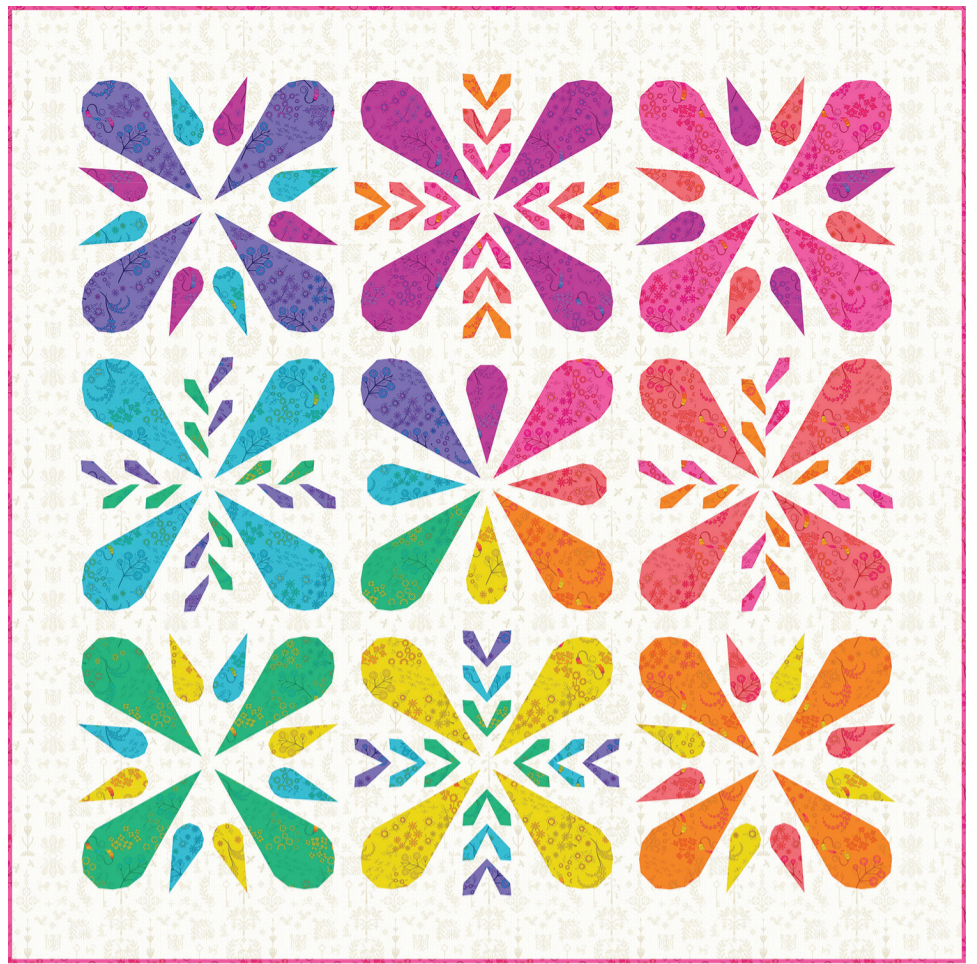

*108" wideback from Sun Print 2027 by Alison Glass

alison glass www.alisonglass.com

Prism

Quilt Design: **Alison Glass**
Skill Level: **Confident Beginner**
Quilt Size: **57" x 64"**

Both versions:

FABRIC	1 KIT	6 KITS
FROM EACH	fat ¼	¾ yd
10699-B 10699-E 10699-G 10699-P 10699-R		
10699-Y 10700-B 10700-E 10700-G 10700-P		
10700-R 10700-Y 10701-B 10701-G 10701-O		
10701-P 10701-R 10701-T		

Light version (far right):

10699-L (Background)	2 yds	12 yds
10701-C (Binding)	½ yd	3 yds
*10702-L (Backing)	1⅞ yds	11¼ yds

*108" wideback from Sun Print 2027 by Alison Glass

Dark version (right):

10701-C (Background)	2 yds	12 yds
10699-L (Binding)	½ yd	3 yds
*10702-C (Backing)	1⅞ yds	11¼ yds

*108" wideback from Sun Print 2027 by Alison Glass

alison glass www.alisonglass.com

Patchwork Petals

Quilt Design: **Whole Circle Studio**

Skill Level: **Intermediate**

Quilt Size: **60" x 60"**

FABRIC	1 KIT	6 KITS
Dark version (above, left):		
FROM EACH	¾ yd	2¼ yds
10699-B 10699-G 10699-O 10699-P 10699-R 10699-T 10699-Y		
10699-E	1 yd	6 yds
(Includes ⅝ yd Binding)		
10701-C	6¾ yds	40½ yds
*10702-C (Backing)	2 yds	12 yds
*108" wideback from Sun Print 2027 by Alison Glass		