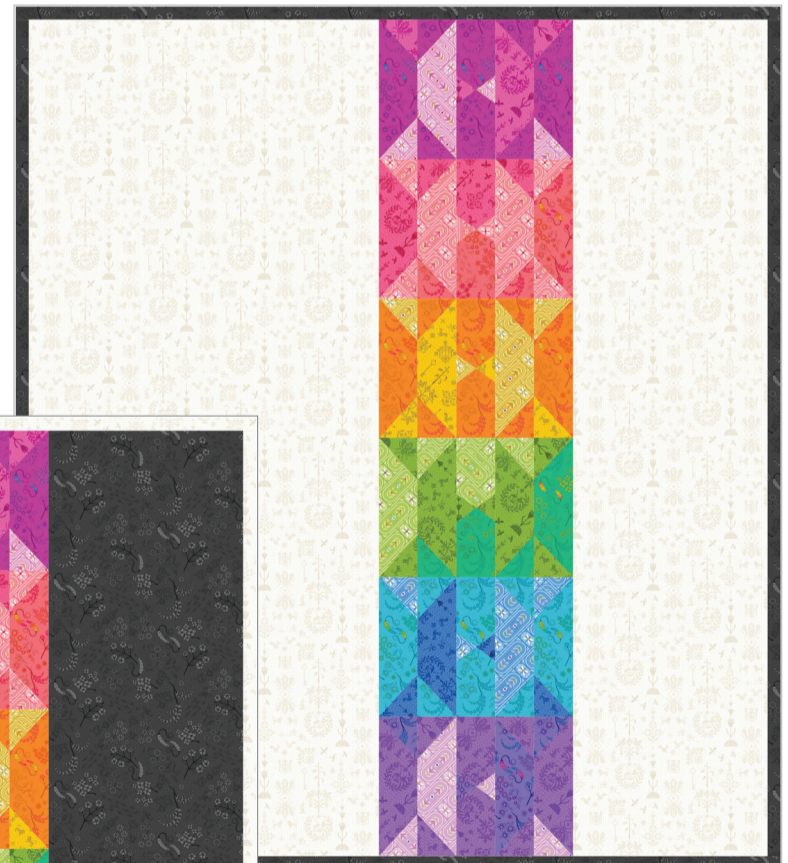

Light version (far right):

10699-L (Background)	2 yds	12 yds
10701-C (Binding)	½ yd	3 yds
*10702-L (Backing)	1⅞ yds	11¼ yds

*108" wideback from Sun Print 2027 by Alison Glass

Dark version (right):

10701-C (Background)	2 yds	12 yds
10699-L (Binding)	½ yd	3 yds
*10702-C (Backing)	1⅞ yds	11¼ yds

*108" wideback from Sun Print 2027 by Alison Glass

alison glass www.alisonglass.com

Patchwork Petals

Quilt Design: **Whole Circle Studio**

Skill Level: **Intermediate**

Quilt Size: **60" x 60"**

FABRIC	1 KIT	6 KITS
Dark version (above, left):		
FROM EACH	¾ yd	2¼ yds
10699-B 10699-G 10699-O 10699-P 10699-R 10699-T 10699-Y		
10699-E	1 yd	6 yds
(Includes ⅝ yd Binding)		
10701-C	6¾ yds	40½ yds
*10702-C (Backing)	2 yds	12 yds
*108" wideback from Sun Print 2027 by Alison Glass		