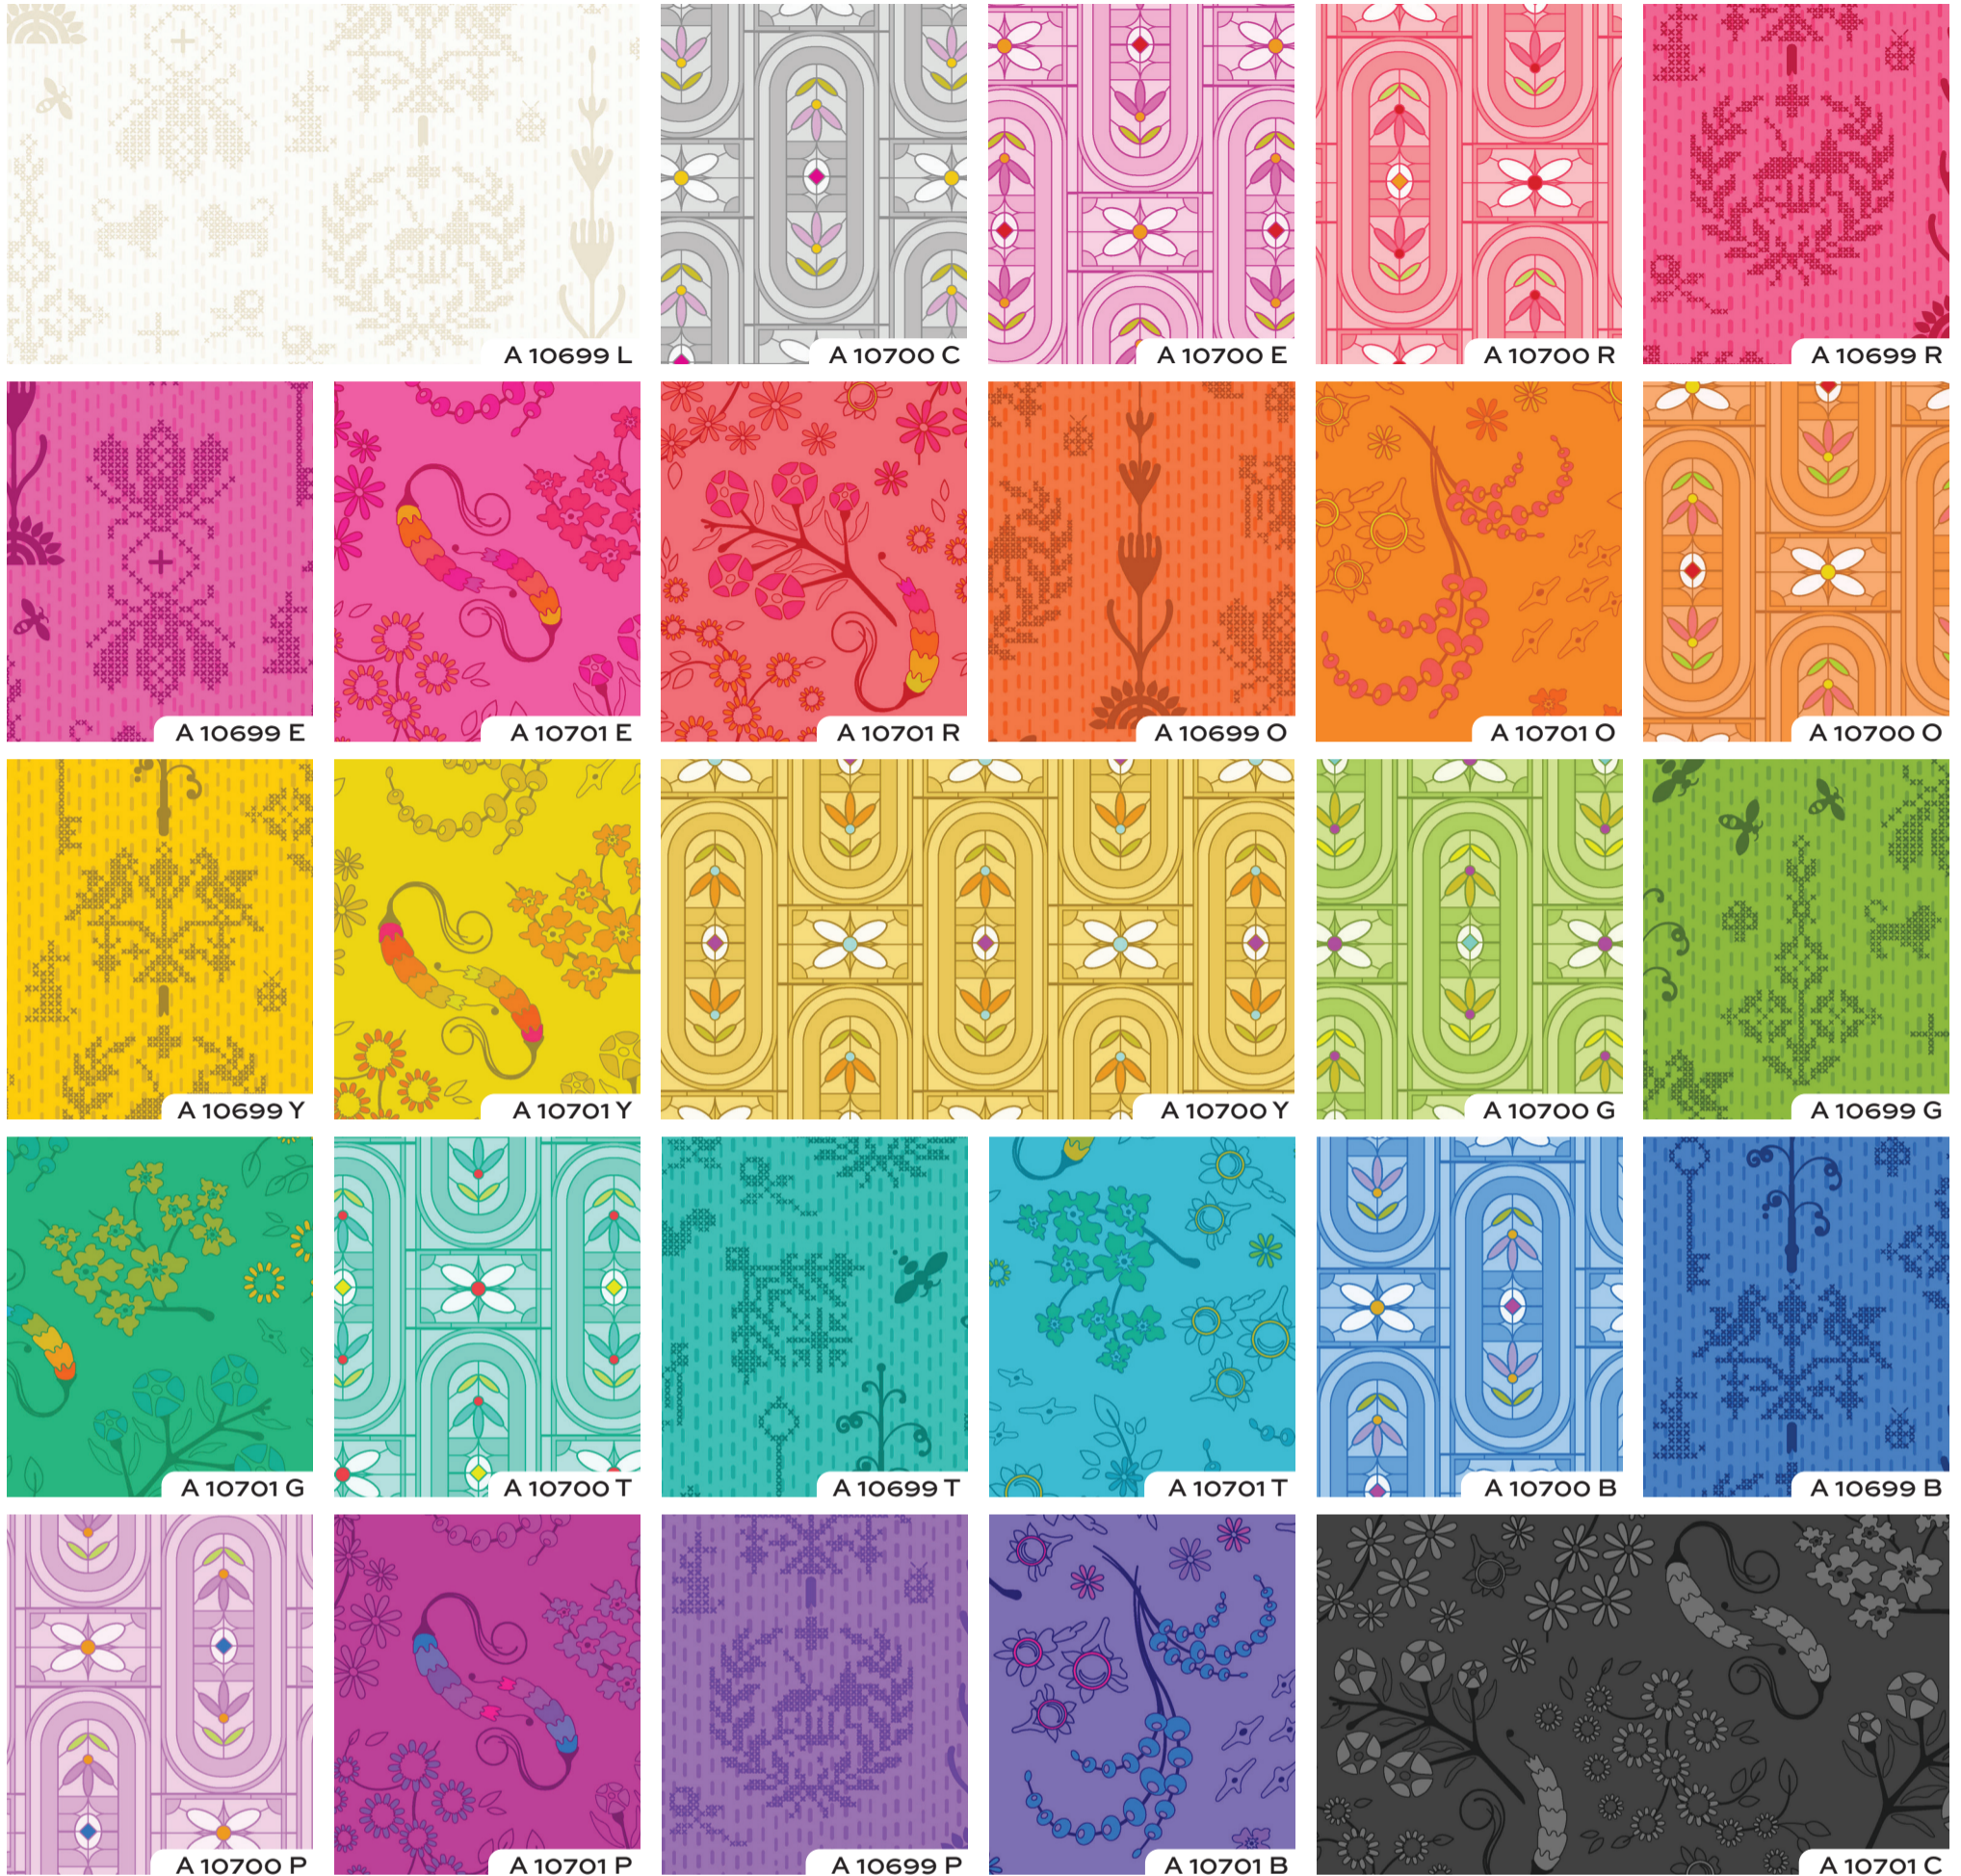

Sun Print 2027 and 108s by Alison Glass

Prints below are not to scale. See interior pages for full-scale images.