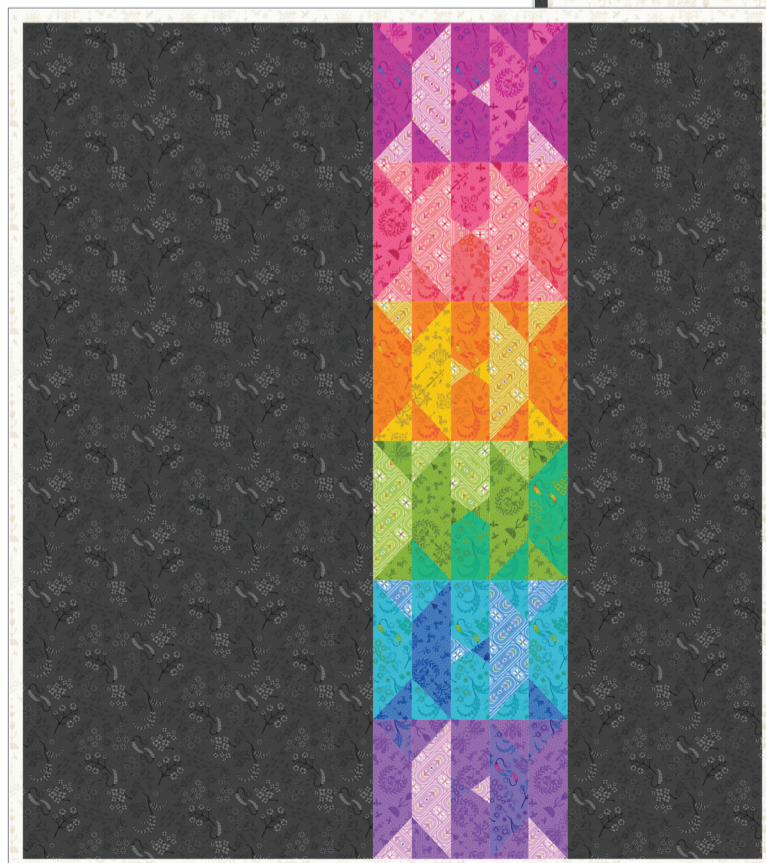

Sun Print 2027 by Alison Glass

Feathers

Quilt Design: **Alison Glass**
Skill Level: **Confident Beginner**
Quilt Size: **55" x 66"**

FABRIC	1 KIT	6 KITS
FQ-SP27-27	1 bundle	6 bundles
10701-C	4 yds	24 yds
10700-C (Binding)	½ yd	3 yds
*10702-C (Backing)	1¾ yds	10½ yds

*108" wideback from Sun Print 2027 by Alison Glass

alison glass www.alisonglass.com

Prism

Quilt Design: **Alison Glass**
Skill Level: **Confident Beginner**
Quilt Size: **57" x 64"**

Both versions:

FABRIC	1 KIT	6 KITS
FROM EACH	fat ¼	¾ yd
10699-B 10699-E 10699-G 10699-P 10699-R		
10699-Y 10700-B 10700-E 10700-G 10700-P		
10700-R 10700-Y 10701-B 10701-G 10701-O		
10701-P 10701-R 10701-T		

Light version (far right):

10699-L (Background)	2 yds	12 yds
10701-C (Binding)	½ yd	3 yds
*10702-L (Backing)	1⅞ yds	11¼ yds

*108" wideback from Sun Print 2027 by Alison Glass

Dark version (right):

10701-C (Background)	2 yds	12 yds
10699-L (Binding)	½ yd	3 yds
*10702-C (Backing)	1⅞ yds	11¼ yds

*108" wideback from Sun Print 2027 by Alison Glass

alison glass www.alisonglass.com