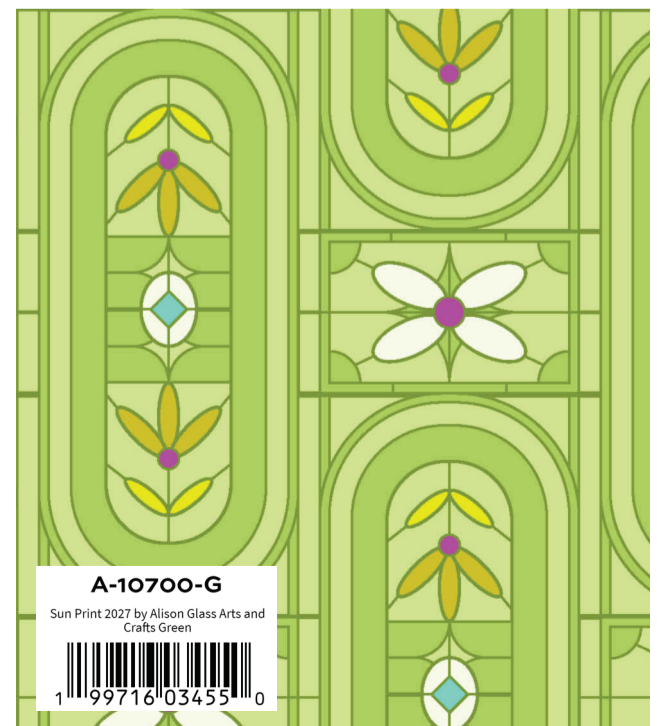

Ships
January
2027

Sun Print 2027

+ 108s

alison glass

Catalog
May 2026

Order By
September 2026

Sun Print 2027 by Alison Glass

CS-10-PASSION

CS-10-GUAVAPUNCH

CS-10-CARROT

CS-10-MANGO

Century Solids Coordinates

Sun Print 2027 by Alison Glass

CS-10-PEAR

CS-10-AQUA

CS-10-BAHAMA

CS-10-PERIWINKLE

Century Solids Coordinates

Delivery Date to Stores: January 2027 • Order by: September 2026 • SKUs: 27 • 108s: 2

108s shown below are only available as 108s

Sun Print 2027 by Alison Glass

*108" wideback from Sun Print 2027 by Alison Glass

alison glass www.alisonglass.com

Prism

Quilt Design: **Alison Glass**
Skill Level: **Confident Beginner**
Quilt Size: **57" x 64"**

Both versions:

FABRIC	1 KIT	6 KITS
FROM EACH	fat ¼	¾ yd
10699-B 10699-E 10699-G 10699-P 10699-R		
10699-Y 10700-B 10700-E 10700-G 10700-P		
10700-R 10700-Y 10701-B 10701-G 10701-O		
10701-P 10701-R 10701-T		