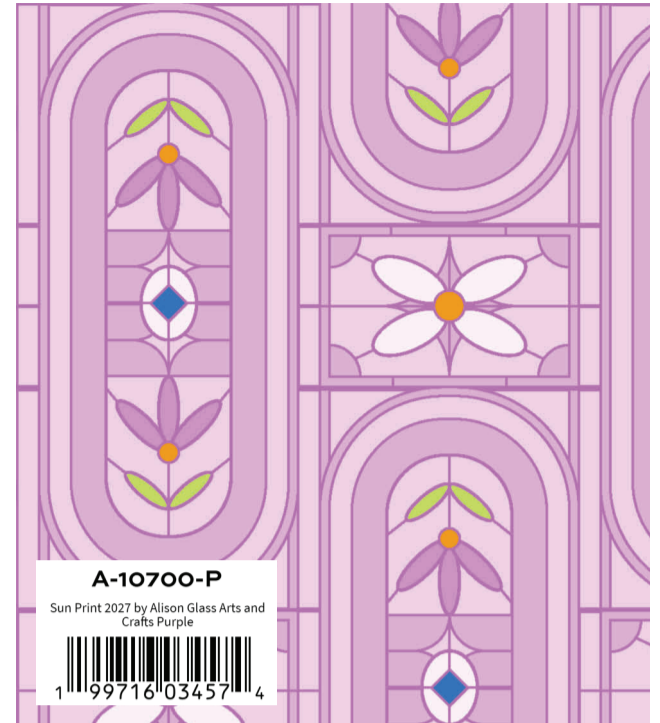

Ships
January
2027

Sun Print 2027

+ 108s

alison glass

Catalog
May 2026

Order By
September 2026

Sun Print 2027 by Alison Glass

CS-10-PASSION

CS-10-GUAVAPUNCH

CS-10-CARROT

CS-10-MANGO

Century Solids Coordinates

Sun Print 2027 by Alison Glass

CS-10-PEAR

CS-10-AQUA

CS-10-BAHAMA

CS-10-PERIWINKLE

Century Solids Coordinates

Delivery Date to Stores: January 2027 • Order by: September 2026 • SKUs: 27 • 108s: 2

108s shown below are only available as 108s

Sun Print 2027 by Alison Glass

*108" wideback from Sun Print 2027 by Alison Glass

alison glass www.alisonglass.com

Prism

Quilt Design: **Alison Glass**
Skill Level: **Confident Beginner**
Quilt Size: **57" x 64"**

Both versions:

FABRIC	1 KIT	6 KITS
FROM EACH	fat ¼	¾ yd
10699-B 10699-E 10699-G 10699-P 10699-R		
10699-Y 10700-B 10700-E 10700-G 10700-P		
10700-R 10700-Y 10701-B 10701-G 10701-O		
10701-P 10701-R 10701-T		